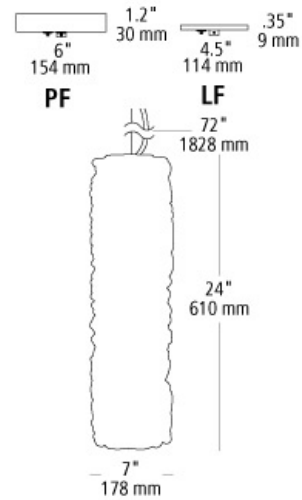

COLOR OPTIONS

ORDERING INFORMATION

type	model	color	finish	lamp
LF Incandescent	625	AM amber	BZ bronze	2D E26 A19 75w (LF only)
PF Compact Fluorescent		AQ aqua	SC satin nickel	CF GX24Q-3 triple tube 32w (PF only)
		CR clear		
		SM smoke		

FIXTURE TYPE: _____

JOB NAME: _____

NOTES: _____

_____

_____

7400 Linder Avenue
Skokie, Illinois 60077

T 847.626.6300
F 847.626.6350

www.lblighting.com

©2012 LBL Lighting. All Rights Reserved. The "LBL Lighting" graphic is a registered trademark of LBL Lighting. LBL Lighting reserves the right to change specifications for product improvements without notification.