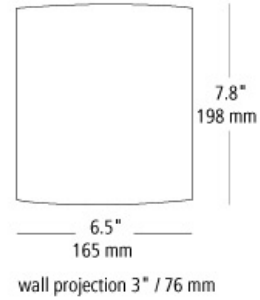

omni small outdoor

DESCRIPTION

Minimal outdoor luminaire with extruded aluminum housing, die-cast end caps and opal glass cover. IP67 rated. May be mounted vertically or horizontally. Incandescent includes (1) E26 medium base 60 watt or equivalent BT15 halogen lamp; fluorescent includes (1) 2G10 base 18 watt flat quad tube compact fluorescent lamp and electronic ballast; LED includes (1) replaceable 10 watt 2700K LED module. ADA compliant. 120 or 277v.

opal glass

ORDERING INFORMATION

type	model	color	finish	lamp	wet location
JW Incandescent	583	OP opal glass	BZ bronze SI silver	2D E26 BT15 60w 120v (JW only)	W wet location
LW LED				CF1HE 2G10 Flat Quad Tube 18w 120v (PW only)	
PW Compact Fluorescent				CF2HE 2G10 Flat Quad Tube 18w 277v (PW only)	
				LED LED module 10w 120v (LW only) LED277 LED module 10w 277v (LW only)	