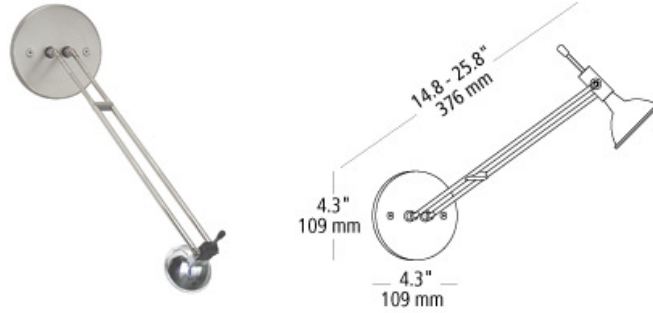

**mono-tel wall**

**DESCRIPTION**

Telescoping and multi-function adjustability. Constant color MR16 lamp included. Monopoint version is supplied with 75 watt mini-electronic transformer that neatly fits in most electrical boxes. 12V.

**ORDERING INFORMATION**

model	finish	lamp
HPTEL	SC satin nickel	1A35 MR16 Halogen 35w 1A50 MR16 Halogen 50w

FIXTURE TYPE: \_\_\_\_\_

JOB NAME: \_\_\_\_\_

NOTES: \_\_\_\_\_

\_\_\_\_\_

\_\_\_\_\_

7400 Linder Avenue  
 Skokie, Illinois 60077  
 T 847.626.6300  
 F 847.626.6350