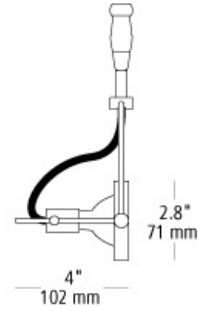

apex swivel head

DESCRIPTION

Swivels 360°; head tilts 210° in yolk. Includes (1) 50 watt Halogen or 6 watt LED low-voltage GU5.3 base MR16 lamp. Holds up to two lenses or louvers (not included). For use with 24 volt transformer, add suffix "-24" to item number (LED lamp option not compatible with 24 volt transformers).

ORDERING INFORMATION

model	finish	length	lamp	mount
HD162	BZ bronze	01 1"	1A50 MR16 Halogen 50w	MR2 2-circuit monorail
	SC satin nickel	06 6"	LED MR16 LED 6w	FSJ fusion jack
		12 12"		MPT monopoint
				MRL monorail

FSJ mount requires a Fusion Jack canopy, sold separately.
 MPT mount includes 4" Round Flush Canopy.

FIXTURE TYPE: _____

JOB NAME: _____

NOTES: _____

7400 Linder Avenue
 Skokie, Illinois 60077

T 847.626.6300
 F 847.626.6350