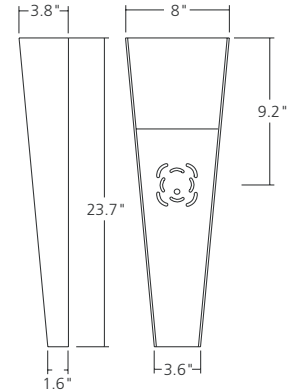

8" wall projection 3.8"

Pavia Wall

Grand cone-shaped glass with silver leaf accents. 120V.

choose your options,
build your model #.

LT latte
OP opal

for JW only:

2D60 | BT15 E26 60w (JW only)

for PW only:

139 | 2G11 36w twin tube (PW only)

ADA
COMPLIANT

type	model	color	finish	lamp
PW	484	LT	SC	139

JW incandescent

PW compact fluorescent

BZ bronze

SC satin nickel

LBL Lighting