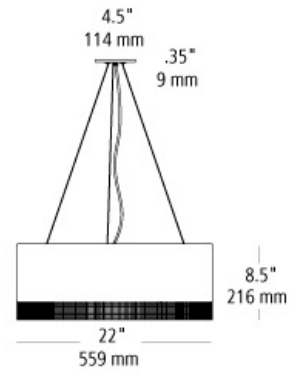

hollywood beach suspension

DESCRIPTION

Fabric drum with hand-crafted wire detail and opal glass diffuser. Includes 6' of field-cuttable aircraft cable. Incandescent includes (4) E26 medium base 75 watt or equivalent A19 lamps; fluorescent includes (4) GU24 base 27 watt self-ballasted compact fluorescent lamps. 120v.