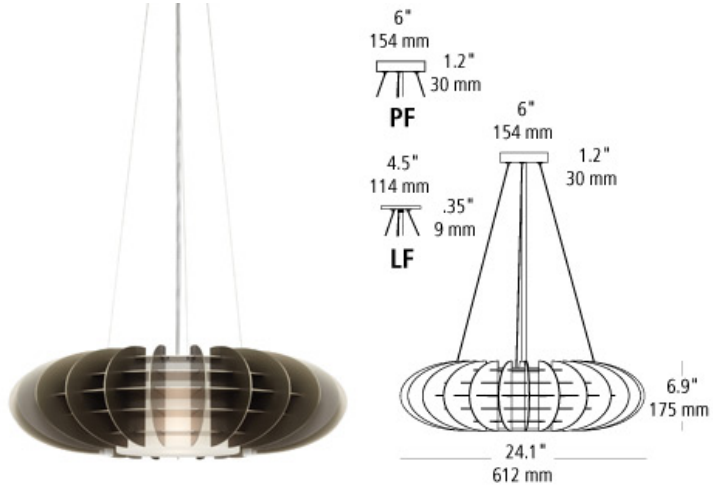

chicago jazz suspension

DESCRIPTION

Form and function unite with an elliptical grid of anodized aluminum panels that offer both ambient and down light. Includes black and white cloth-covered cord and 6' of field-cuttable aircraft cable. Incandescent includes (1) E26 medium base 75 watt or equivalent A19 lamp; fluorescent includes (1) GX24Q-3 base 32 watt triple tube compact fluorescent lamp. May also be lamped with a GX24Q-3 base 26 watt triple tube compact fluorescent lamp (not included). 120v.

pewter

ORDERING INFORMATION

type	model	color	finish	lamp
LF Incandescent	643	PE pewter	SC satin nickel	2D E26 A19 75w (LF only)
PF Compact Fluorescent				CF GX24Q-3 triple tube 32w (PF only)

FIXTURE TYPE: _____