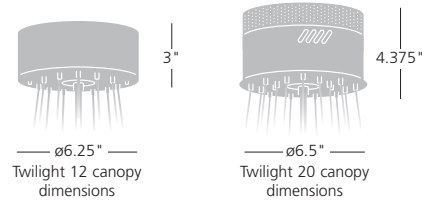

Twilight 12 & 20 Chandelier

Twelve or twenty frosted glass teardrops suspended on stainless steel arms. Colored Confuzion teardrops may be ordered separately in several color choices (shown below). Heat-resistant Flite Paper Shades are also available. Twilight 12 is 31" in diameter. Twilight 20 is 40" in diameter. Field-cutttable stem allows for easy shortening from standard lengths. 12V. Dimmable with 600W low-voltage electronic dimmer.

choose your options, build your model #.	12 12-head 20 20-head	410	G4 10w	60 60" overall 120 120" overall	
model	head #	option	lamp	finish	length
HS44	12	F	410	SC	60
		F flite paper blank none		SC satin nickel	

For special sloped ceiling mount, consult factory. Installed and shipped complete by LBL factory. Must be ordered with fixture (for factory installation).