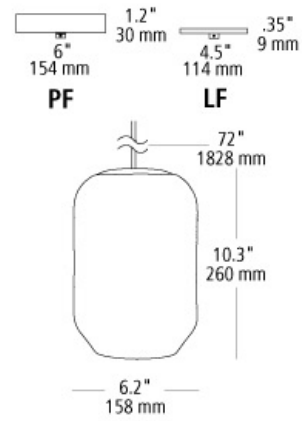

aiko pendant

DESCRIPTION

Mouth-blown glass is hand-etched in this modern twist on a traditional Japanese lantern. Includes 6' of field-cuttable cord. Incandescent includes (1) E26 medium base 75 watt equivalent A19 lamp; fluorescent includes (1) GX24Q-3 base 32 watt triple tube compact fluorescent lamp. May also be lamped with a GX24Q-3 26 watt triple tube compact fluorescent lamp (not included). 120v.

WEIGHT

6lb / 2.72kg ±

ivory

COLOR OPTIONS

brown

ivory

opal

ORDERING INFORMATION