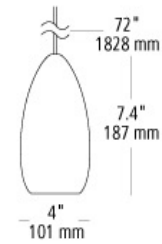

banja pendant

DESCRIPTION

Teardrop-shaped glass richly layered in multi-colored frit with subtle undertones of gold. Includes (1) 35 watt low-voltage GY6.35 base Xenon bi-pin lamp or 6 watt replaceable LED module and 6' of field-cutttable suspension cable. For use with 24 volt transformer, add suffix -24 to item number (LED lamp option is not compatible with 24 volt transformers).

WEIGHT

1.44lb / 0.65kg ±

dark amber

COLOR OPTIONS

aqua

dark amber

ivory opaque

ORDERING INFORMATION