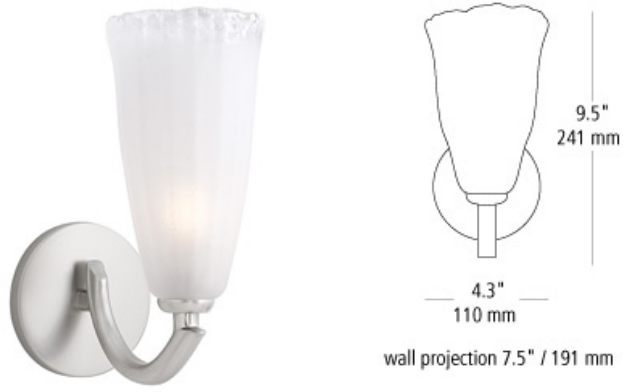

wilt wall

DESCRIPTION

Amber Italian glass frosted with crystal clear amber accents. Includes (1) 60 watt G9 base Halogen lamp. 120V.

frost

COLOR OPTIONS

amber

frost

ORDERING INFORMATION

model	color	finish	lamp
HW179	AM amber FR frost	BZ bronze SC satin nickel	2G60 G9 60w 120v

FIXTURE TYPE:	_____
JOB NAME:	_____
NOTES:	_____ _____ _____

7400 Linder Avenue
Skokie, Illinois 60077

T 847.626.6300
F 847.626.6350