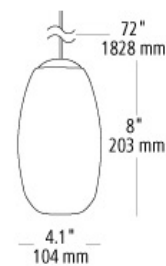

emi pendant

DESCRIPTION

Two-toned powder frit pendant. Includes (1) 50 watt low-voltage GY6.35 base Xenon bi-pin lamp or 6 watt replaceable LED module and 6' of field-cutable suspension cable. For use with 24 volt transformer, add suffix "-24" to item number (LED lamp option is not compatible with 24 volt transformers).

COLOR OPTIONS

ORDERING INFORMATION

model	color	finish	lamp	mount
HS593	YP gray/dark purple	BZ bronze	1B GY6.35 Xenon 50w	MR2 2-circuit monorail
	IB ivory/brown	SC satin nickel	LED LED Module 6w	FSJ fusion jack
	CB light chocolate/brown			MPT monopoint
				MRL monorail

FSJ mount requires a Fusion Jack canopy, sold separately.
MPT mount includes 4" Round Flush Canopy.

FIXTURE TYPE: _____

JOB NAME: _____

NOTES: _____

_____

_____

7400 Linder Avenue
Skokie, Illinois 60077
T 847.626.6300
F 847.626.6350

www.lblighting.com

©2013 LBL Lighting. All Rights Reserved. The "LBL Lighting" graphic is a registered trademark of LBL Lighting. LBL Lighting reserves the right to change specifications for product improvements without notification.