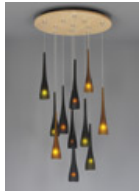

COLOR OPTIONS

maple

NO

IMAGE

AVAILABLE

walnut

ORDERING INFORMATION

model	color	finish	shape	voltage
CK011BD-FJ-	MA maple WA walnut	BZ bronze SC satin nickel	round 11 port integral transformer	120v in, 12v out

FIXTURE TYPE:	_____
JOB NAME:	_____
NOTES:	_____ _____ _____