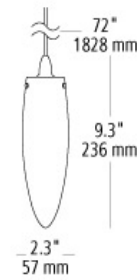

icicle pendant

DESCRIPTION

Colorful frit and crystalline glass create these elegant mouth-blown shapes. Includes (1) 35 watt low-voltage GU4 base MR11 lamp or (1) 35 watt low-voltage GY6.35 base Xenon bi-pin lamp or 6 watt replaceable LED module and 6ft of field-cutable suspension cable. For use with 24 volt transformer, add suffix "-24" to item number (LED lamp option is not compatible with 24 volt transformers).

COLOR OPTIONS

ORDERING INFORMATION

model	color	finish	lamp	mount
HS277	AM amber	BZ bronze	1A35 MR11 Halogen 35w (BU and CR glass only)	MR2 2-circuit monorail
	BU blue	SC satin nickel	1B35 GY6.35 Xenon 35w (AM and OP glass only)	FSJ fusion jack
	CR clear		LED LED Module 6w (AM and OP glass only)	MPT monopoint
	OP opal			MRL monorail

FSJ mount requires a Fusion Jack canopy, sold separately.
MPT mount includes 4" Round Flush Canopy.

FIXTURE TYPE: _____

JOB NAME: _____

NOTES: _____

_____

_____

7400 Linder Avenue
Skokie, Illinois 60077

T 847.626.6300
F 847.626.6350

www.lblighting.com

©2013 LBL Lighting. All Rights Reserved. The "LBL Lighting" graphic is a registered trademark of LBL Lighting. LBL Lighting reserves the right to change specifications for product improvements without notification.