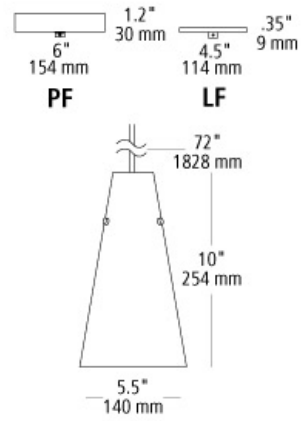

COLOR OPTIONS

ORDERING INFORMATION

type	model	color	finish	lamp
LF Incandescent	5180	AP apricot	BL black	18Q G24Q-2 18w Quad Tube (PF only)
PF Compact Fluorescent		BU blue	SC satin nickel	2D100 E26 A19 100w (LF only)
		OP opal	WH white	

FIXTURE TYPE: _____
JOB NAME: _____
NOTES: _____
_____
_____

7400 Linder Avenue
Skokie, Illinois 60077
T 847.626.6300
F 847.626.6350

www.lblighting.com

©2013 LBL Lighting. All Rights Reserved. The "LBL Lighting" graphic is a registered trademark of LBL Lighting. LBL Lighting reserves the right to change specifications for product improvements without notification.