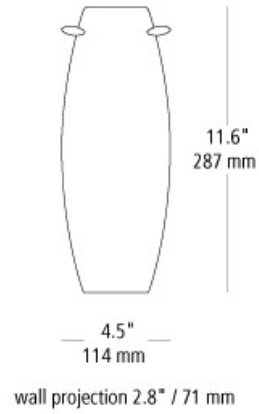

COLOR OPTIONS

ORDERING INFORMATION

type	model	color	finish	lamp
HW Halogen	5497	AM amber	PC polished chrome	2G60 G9 60w 120v (HW Only)
LW LED		OP opal	SC satin nickel	LED LED module 10w 120v (LW only)
PW Compact Fluorescent				LED277 LED module 10w 277v (LW only)
				PL13 2GX7 Twin Tube 13w 120v (PW only)

FIXTURE TYPE: _____

JOB NAME: _____

NOTES: _____

_____

_____

7400 Linder Avenue
Skokie, Illinois 60077

T 847.626.6300
F 847.626.6350

www.lblighting.com

©2013 LBL Lighting. All Rights Reserved. The "LBL Lighting" graphic is a registered trademark of LBL Lighting. LBL Lighting reserves the right to change specifications for product improvements without notification.