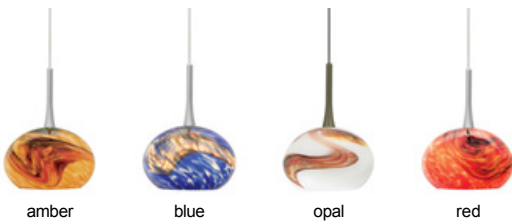

neptune i pendant

DESCRIPTION

Blown glass sphere with swirls of color. Includes (1) 50 watt low-voltage GY6.35 base Xenon bi-pin lamp or 6 watt replaceable LED module and 6' of field-cutable suspension cable. For use with 24 volt transformer, add suffix "-24" to item number.

amber

COLOR OPTIONS

amber

blue

opal

red

ORDERING INFORMATION

model	color	finish	lamp	mount
HS371	AM amber BU blue OP opal RD red	BZ bronze SC satin nickel	1B50 GY6.35 Xenon 50w LED LED Module 6w	MR2 2-circuit monorail FSJ fusion jack MPT monopoint MRL monorail