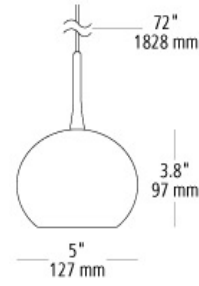

neptune i pendant

DESCRIPTION

Blown glass sphere with swirls of color. Includes (1) 50 watt low-voltage GY6.35 base Xenon bi-pin lamp or 6 watt replaceable LED module and 6' of field-cutable suspension cable. For use with 24 volt transformer, add suffix "-24" to item number.

COLOR OPTIONS

ORDERING INFORMATION

model	color	finish	lamp	mount
HS371	AM amber BU blue OP opal RD red	BZ bronze SC satin nickel	1B50 GY6.35 Xenon 50w LED LED Module 6w	MR2 2-circuit monorail FSJ fusion jack MPT monopoint MRL monorail

FSJ mount requires a Fusion Jack canopy, sold separately.
MPT mount includes 4" Round Flush Canopy.

FIXTURE TYPE: _____

JOB NAME: _____

NOTES: _____

_____

_____

7400 Linder Avenue
Skokie, Illinois 60077

T 847.626.6300
F 847.626.6350

www.lblighting.com

©2013 LBL Lighting. All Rights Reserved. The "LBL Lighting" graphic is a registered trademark of LBL Lighting. LBL Lighting reserves the right to change specifications for product improvements without notification.