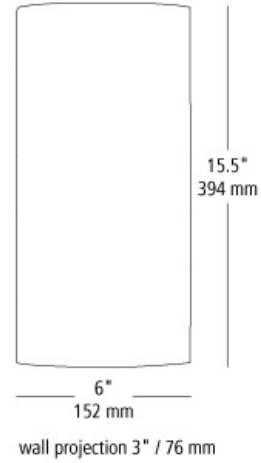

omni medium outdoor

DESCRIPTION

Minimal outdoor luminaire with extruded aluminum housing, die-cast end caps and opal glass cover. IP67 rated. May be mounted vertically or horizontally. Incandescent includes (2) E26 medium base 60 watt or equivalent BT15 halogen lamps; fluorescent includes (1) 2G11 base 24 watt twin tube compact fluorescent lamps and electronic ballast. Fluorescent version may also be lamped with (1) 2G11 base 27 watt twin tube compact fluorescent lamp (not included). ADA compliant 120 or 277v.

opal glass

ORDERING INFORMATION

type	model	color	finish	lamp	wet location
JW Incandescent	564	OP opal glass	BZ bronze	2D E26 BT15 2x60w 120v (JW only)	W wet location
PW Compact Fluorescent			SI silver	CF1HE 2G11 24w twin tube 120v (PW only) CF2HE 2G11 24w twin tube 277v (PW only)	