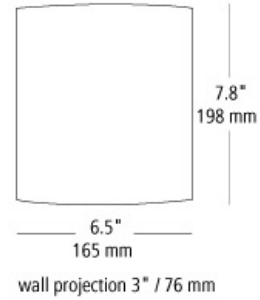

omni small outdoor

DESCRIPTION

Minimal outdoor luminaire with extruded aluminum housing, die-cast end caps and opal glass cover. IP67 rated. May be mounted vertically or horizontally. Incandescent includes (1) E26 medium base 60 watt or equivalent BT15 halogen lamp; fluorescent includes (1) GX24Q-2 base 18 watt triple tube compact fluorescent lamp and electronic ballast; LED includes (1) replaceable 10 watt 2700K LED module. ADA compliant. 120 or 277v.

opal glass

ORDERING INFORMATION

type	model	color	finish	lamp	wet location
JW Incandescent	583	OP opal glass	BZ bronze	2D E26 BT15 60w 120v (JW only)	W wet location
LW LED			SI silver	CF1HE 2G10 Flat Quad Tube 18w 120v (PW only)	
PW Compact Fluorescent			CF2HE 2G10 Flat Quad Tube 18w 277v (PW only)		
			LED LED module 10w 120v (LW only)		
				LED277 LED module 10w 277v (LW only)	