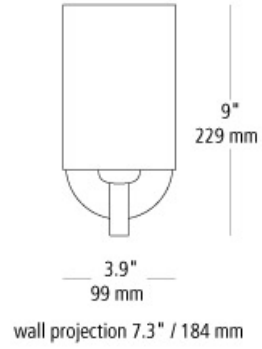

onyx cylinder wall

DESCRIPTION

Genuine onyx available in cylinder, dome and teardrop shapes. Includes (1) 60 watt G9 base Halogen lamp. 120V.

onyx

ORDERING INFORMATION

model	color	finish	lamp
HW176	ON onyx	BZ bronze SC satin nickel	2G60 G9 60w 120v