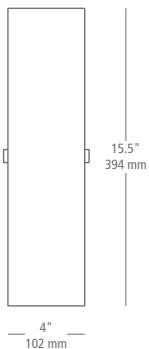

presidio wall

Perforated sconce creates beautiful light pattern up and down the wall.

Fluorescent 13w Quad includes (2) 13 watt G24Q-1 base quad tube compact fluorescent lamps and electronic ballast; Fluorescent 18w Quad includes (2) 18 watt G24Q-2 base quad tube compact fluorescent lamps and electronic ballast; Fluorescent 26w Quad includes (2) 26 watt G24Q-3 base quad tube compact fluorescent lamps and electronic ballast; Halogen includes (1) 100 watt R7S base 78mm double-ended halogen lamp. 120V or 277V.

wall projection 5.5" / 140mm

choose your options, build your model #.		B black S stainless steel W white	for PW only: 1 120V 2 277V for HW, leave blank		S standard T tamper resistant	
type	model	finish	lamp	voltage	ballast	screw
PW	614	S	213	1	HE	S
HW	halogen		213 ↓ G24q-1 2x13 quad tube		HE high, electronic	
PW	compact fluorescent		218 ↓ G24q-2 2x18 quad tube		(213, 218, and 226 only)	
			226 ↓ G24q-3 2x26 quad tube		for 100 only, leave blank	
			100 ↓ R7S 100W double-ended halogen 118mm			