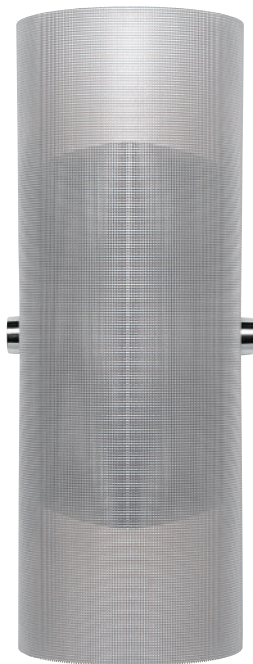

presidio wall

Perforated sconce creates beautiful light pattern up and down the wall.

Fluorescent 13w Quad includes (2) 13 watt G24Q-1 base quad tube compact fluorescent lamps and electronic ballast; Fluorescent 18w Quad includes (2) 18 watt G24Q-2 base quad tube compact fluorescent lamps and electronic ballast; Fluorescent 26w Quad includes (2) 26 watt G24Q-3 base quad tube compact fluorescent lamps and electronic ballast; Halogen includes (1) 100 watt R7S base 78mm double-ended halogen lamp. 120V or 277V.

wall projection 5.5" / 140mm

choose your options, build your model #.		B black S stainless steel W white	for PW only: 1 120V 2 277V for HW, leave blank		S standard T tamper resistant	
type	model	finish	lamp	voltage	ballast	screw
PW	614	S	213	1	HE	S
HW	halogen		213 ↓ G24q-1 2x13 quad tube		HE high, electronic	
PW	compact fluorescent		218 ↓ G24q-2 2x18 quad tube		(213, 218, and 226 only)	
			226 ↓ G24q-3 2x26 quad tube		for 100 only, leave blank	
			100 ↓ R7S 100W double-ended halogen 118mm			