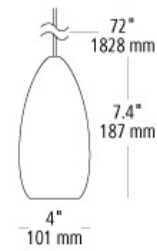

tear-sii coax pendant

DESCRIPTION

Mouth-blown teardrop shaped cased glass. Includes (1) 35 watt low-voltage GY635 base bi-pin lamp or 6 watt replaceable LED module and 6' of field-cuttable suspension cable. For use with 24 volt transformer, add suffix "-24" to item number (LED lamp option is not compatible with 24 volt transformers.)