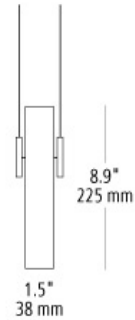

low-voltage pendants

tube 1 pendant

DESCRIPTION

Borosilicate glass tubes suspended on metal rods. Overall length of 40" is field-cutable for shorter lengths. Please consult factory for custom lengths. Includes (1) 35 watt low-voltage GY6.35 base bi-pin lamp.