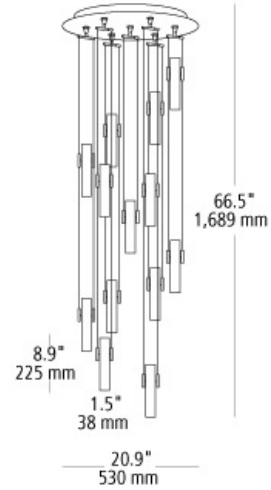

tubes 7 line-voltage pendant

DESCRIPTION

Cascading frosted borosilicate tubes of glass. Field-cuttable rods for easy shortening or consult factory to add length and additional tubes of light. 12V. Includes (13) 35 watt low-voltage GY6.35 base bi-pin lamps.

frost

ORDERING INFORMATION

| model | color | finish | lamp |
|-----------|----------|------------------------------|--------------------------|
| HS72932/1 | FR frost | BZ bronze SC satin nickel | 1B35 GY6.35 Xenon 13x35w |