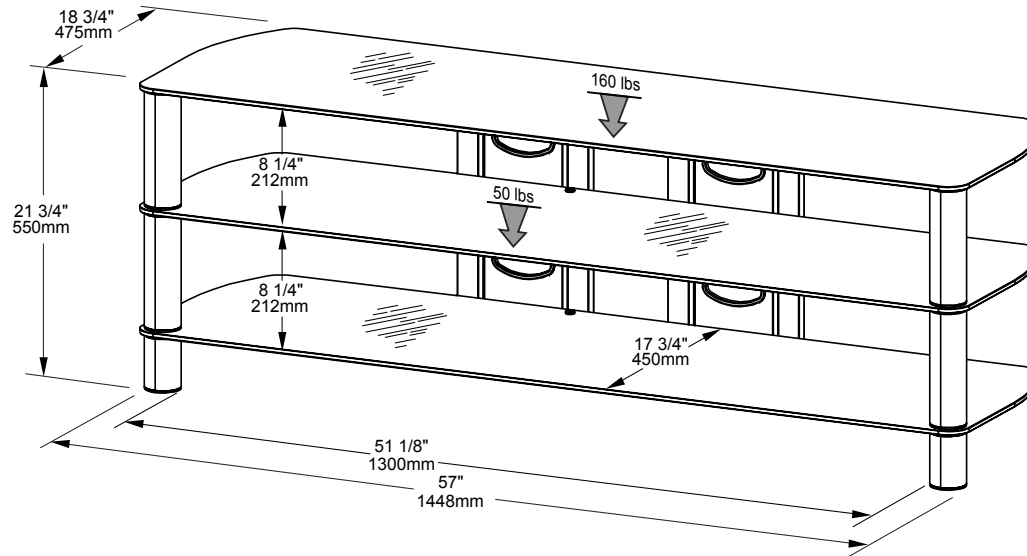

SORRENTO
SERIES

BEL57B

GENERAL FEATURES

- 57" Wide Black TV Stand fits most 58" and smaller Flat Panels.
- 10 mm glass for strength and durability.
- Brilliant black silkscreen glass to match today's sleek televisions.
- Ample space for component storage.
- Easy access to wire management - broad wire management panel

**TECH
CRAFT**

BEL57B

	Carton dimensions	Gross Weight	Volume	UPC code
	(h) 5 3/8" / 136mm	93.6 lbs / 42.5 kg	4.42 cu ft / 0.13 cu m	6-23788-00520-5
	(w) 23 3/4" / 603mm	<i>Dimension and weight / volume information on this sheet is rounded. Specifications subject to change without notice.</i>		
	(d) 59 7/8" / 1520mm			