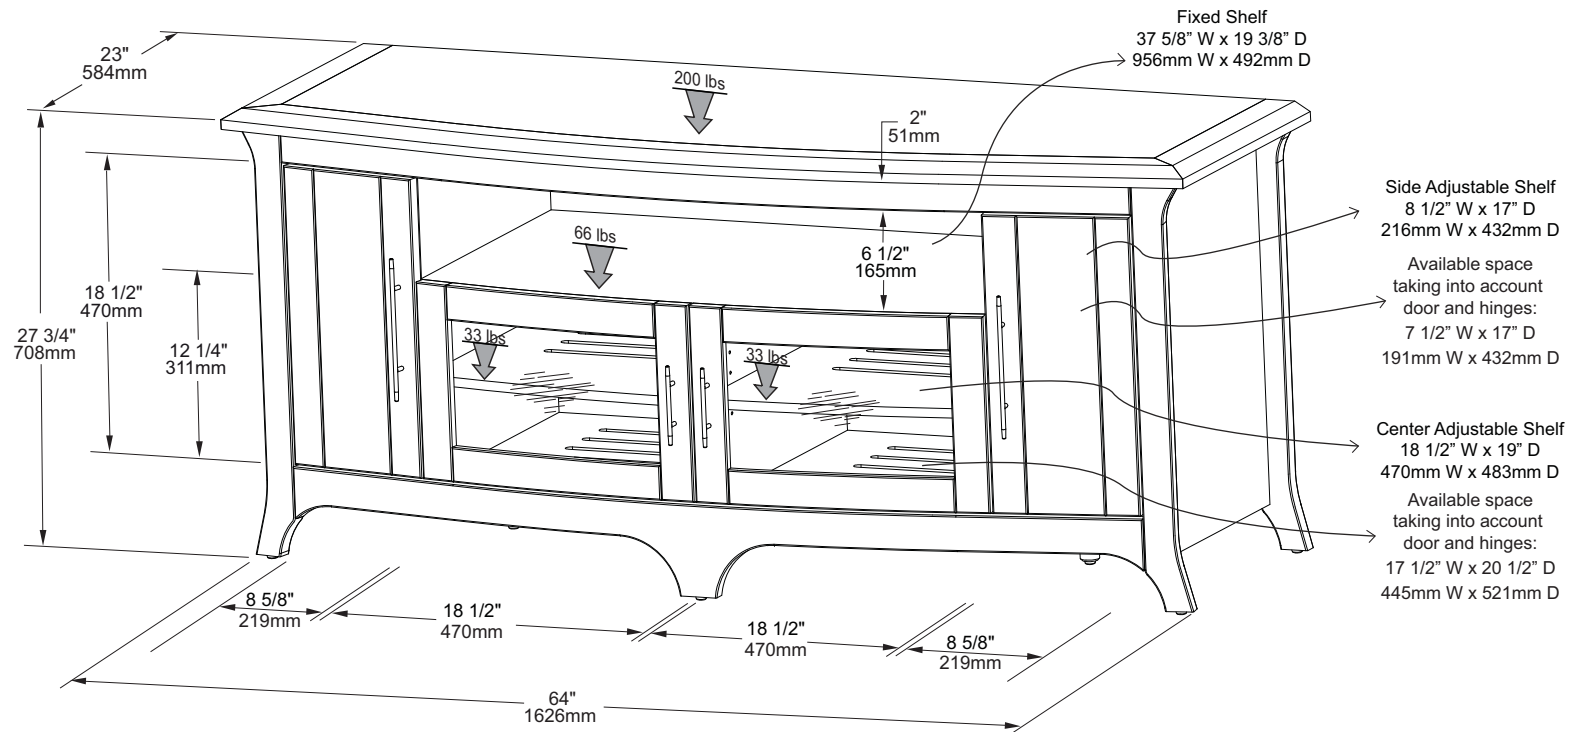

VENETO
SERIES

EOS6428

**TECH
CRAFT**

GENERAL FEATURES

- 64" WIDE CURVED FRONT HI-BOY CREDENZA
- FITS MOST 60" AND SMALLER FLAT PANEL TV'S
- ADDED STORAGE IN SIDE DOORS
- CONVENIENT COMPONENT SLOT
- A VERSATILE AND BEAUTIFUL PIECE OF FURNITURE

EOS6248

	Carton dimensions	Gross Weight	Volume	UPC code
(h)	10 3/4" / 273mm	138 lbs / 63 Kg	11,302 cu ft / 0.320 cu m	6-23788-00592-2
(w)	69 7/8" / 1775mm	Dimension and weight / volume information on this sheet is rounded. Specifications subject to change without notice.		
(d)	26" / 660mm			