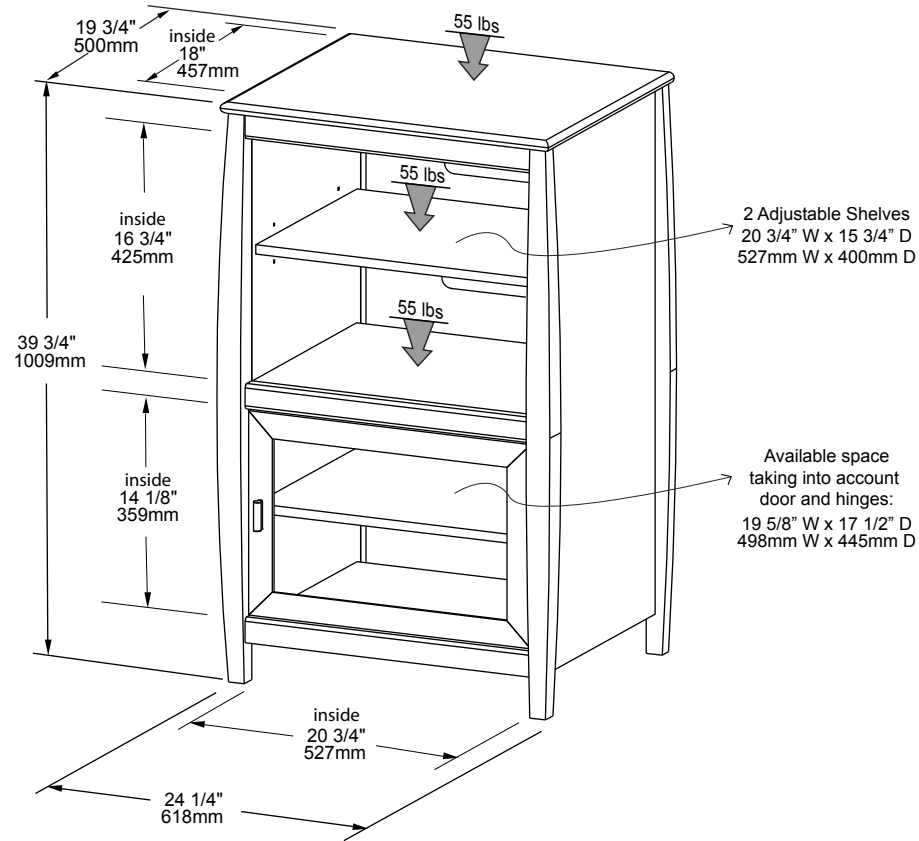

VENETO  
SERIES

SWH4024

**TECH  
CRAFT**

**GENERAL FEATURES**

- 40" High Walnut Audio Side-Rack for your components and other curios.
- Store your components on open shelves or concealed behind glass door.
- Adjustable shelves and ample wire management cutouts provided.
- Designed to complement the models SWP48 and SWP60.

# SWH4024

	Carton dimensions	Gross Weight	Volume	UPC code
(h)	9" / 229mm	74.69 lbs / 33.95 kg	5.47 cu ft / 0.15 cu m	6-23788-00551-9
(w)	42" / 1067mm	Dimension and weight / volume information on this sheet is rounded. Specifications subject to change without notice.		
(d)	25" / 635mm			