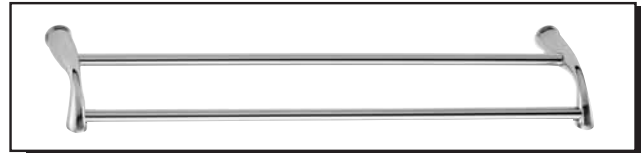

PLYMOUTH™ BATH ACCESSORY COLLECTION

Description

- Sleek modern design
- Matches PLYMOUTH™ collection
- Mounting hardware provided
- All brass construction

Warranty

Danze Bath Accessories are covered by a manufacturer's limited "lifetime" warranty on finish and manufacturing defects.

Available Finishes

- Chrome
- Brushed Nickel (BN)
- Polished Brass (PB)
- Chrome w/Polished Brass Accents (CPB)

D441412 - 18" Towel Bar
D441422 - 24" Towel Bar

D441612 - 24" Double Towel Bar

D441162 - Robe Hook

D441251 - Toilet Paper Holder

D441112 - Towel Ring

18", 24" - Towel Bar

24" - Double Towel Bar

Toilet Paper Holder

Robe Hook

Towel Ring

Specific Features: _____ Submitted Model No.: _____