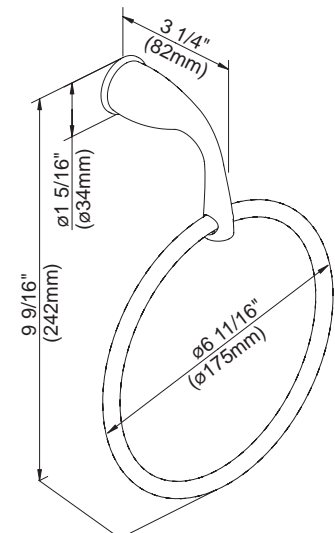

Available Finishes

- Chrome
- Brushed Nickel (BN)
- Polished Brass (PB)
- Chrome w/Polished Brass Accents (CPB)

D441412 - 18" Towel Bar
D441422 - 24" Towel Bar

D441612 - 24" Double Towel Bar

D441162 - Robe Hook

D441251 - Toilet Paper Holder

D441112 - Towel Ring

18", 24" - Towel Bar

24" - Double Towel Bar

Toilet Paper Holder

Robe Hook

Towel Ring

Specific Features: _____ Submitted Model No.: _____