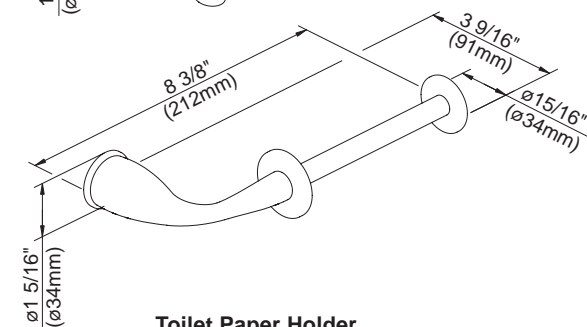

D441251 - Toilet Paper Holder

D441112 - Towel Ring

18", 24" - Towel Bar

24" - Double Towel Bar

Toilet Paper Holder

Robe Hook

Towel Ring

Specific Features: _____ Submitted Model No.: _____