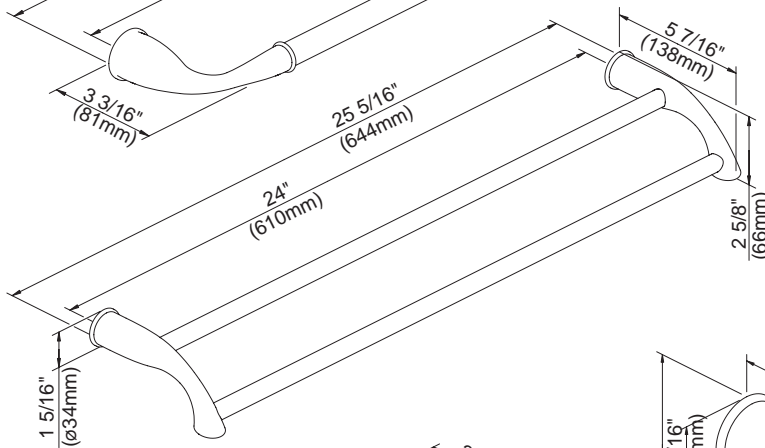

Available Finishes

- Chrome
- Brushed Nickel (BN)
- Polished Brass (PB)
- Chrome w/Polished Brass Accents (CPB)

D441412 - 18" Towel Bar
D441422 - 24" Towel Bar

D441612 - 24" Double Towel Bar

D441162 - Robe Hook

D441251 - Toilet Paper Holder

D441112 - Towel Ring

18", 24" - Towel Bar

24" - Double Towel Bar

Toilet Paper Holder

Robe Hook

Towel Ring

Specific Features: _____ Submitted Model No.: _____