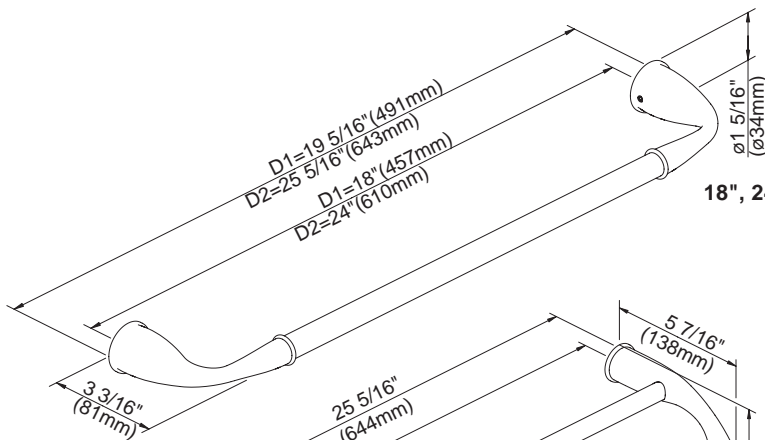

Available Finishes

- Chrome
- Brushed Nickel (BN)
- Polished Brass (PB)
- Chrome w/Polished Brass Accents (CPB)

D441412 - 18" Towel Bar
D441422 - 24" Towel Bar

D441612 - 24" Double Towel Bar

D441162 - Robe Hook

D441251 - Toilet Paper Holder

D441112 - Towel Ring

18", 24" - Towel Bar

24" - Double Towel Bar

Toilet Paper Holder

Robe Hook

Towel Ring

Specific Features: _____ Submitted Model No.: _____