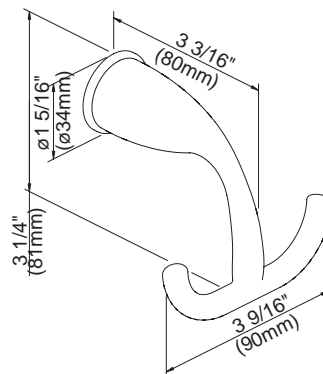

Available Finishes

- Chrome
- Brushed Nickel (BN)
- Polished Brass (PB)
- Chrome w/Polished Brass Accents (CPB)

D441412 - 18" Towel Bar
D441422 - 24" Towel Bar

D441612 - 24" Double Towel Bar

D441162 - Robe Hook

D441251 - Toilet Paper Holder

D441112 - Towel Ring

18", 24" - Towel Bar

24" - Double Towel Bar

Toilet Paper Holder

Robe Hook

Towel Ring

Specific Features: _____ Submitted Model No.: _____