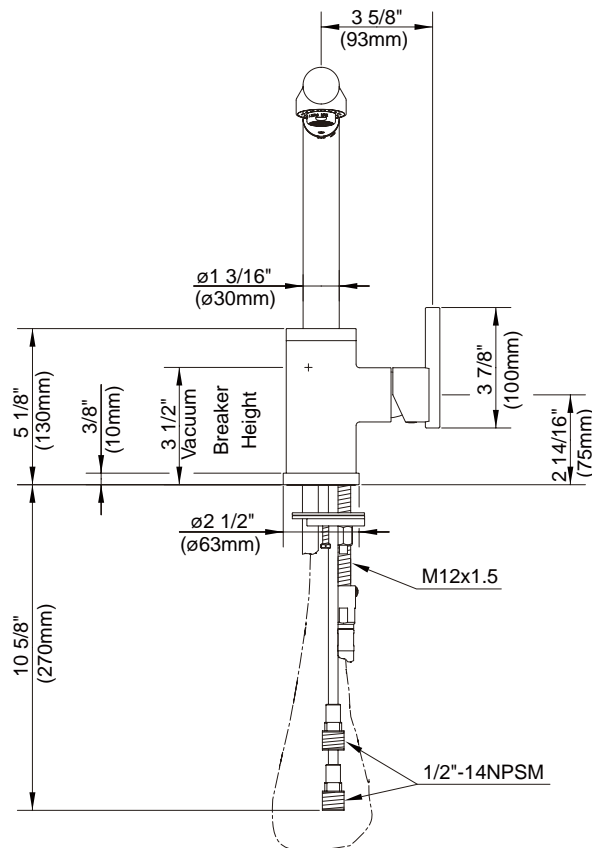

Specific Features: _____ Submitted Model No.: _____