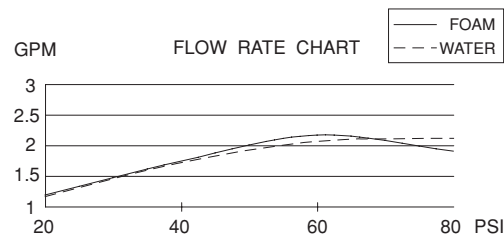

Specific Features: _____ Submitted Model No.: _____