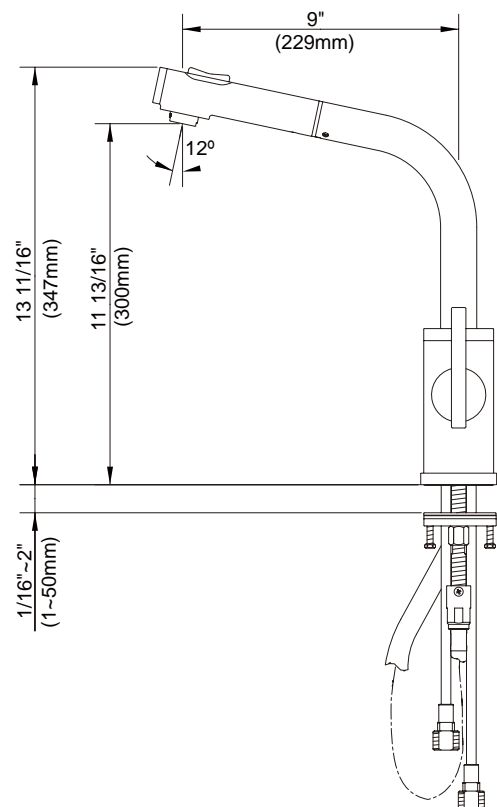

Specific Features: _____ Submitted Model No.: _____