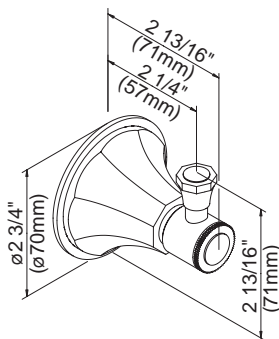

#### Description

- Beautifully rendered octagonal design
- Matches BRANDYWOOD™ collection
- Mounting hardware provided
- All brass construction

#### Available Finishes

- Chrome
- Brushed Nickel (BN)

D441411 - 18" Towel Bar  
D441421 - 24" Towel Bar

D441611 - 24" Double Towel Bar

D441171 - Robe Hook

D441231 - Toilet Paper Holder

D441131 - Towel Ring

18", 24" - Towel Bar

24" - Double Towel Bar

Robe Hook

Toilet Paper Holder

Towel Ring

Specific Features: \_\_\_\_\_ Submitted Model No.: \_\_\_\_\_