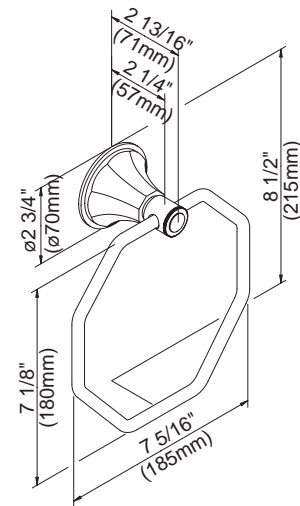

#### Description

- Beautifully rendered octagonal design
- Matches BRANDYWOOD™ collection
- Mounting hardware provided
- All brass construction

#### Available Finishes

- Chrome
- Brushed Nickel (BN)

D441411 - 18" Towel Bar  
D441421 - 24" Towel Bar

D441611 - 24" Double Towel Bar

D441171 - Robe Hook

D441231 - Toilet Paper Holder

D441131 - Towel Ring

18", 24" - Towel Bar

24" - Double Towel Bar

Robe Hook

Toilet Paper Holder

Towel Ring

Specific Features: \_\_\_\_\_ Submitted Model No.: \_\_\_\_\_