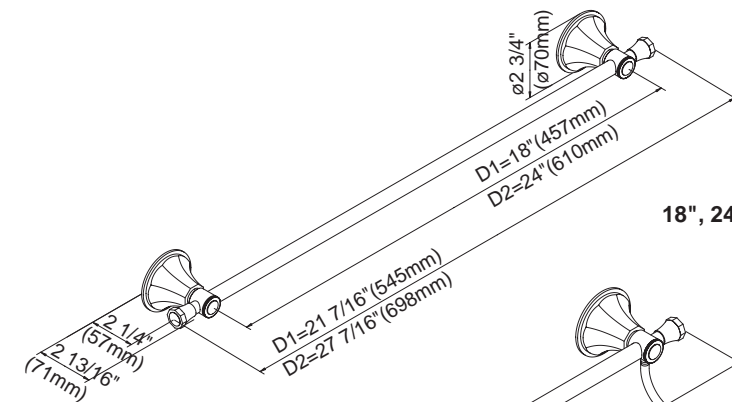

#### Available Finishes

- Chrome
- Brushed Nickel (BN)

D441411 - 18" Towel Bar  
D441421 - 24" Towel Bar

D441611 - 24" Double Towel Bar

D441171 - Robe Hook

D441231 - Toilet Paper Holder

D441131 - Towel Ring

18", 24" - Towel Bar

24" - Double Towel Bar

Robe Hook

Toilet Paper Holder

Towel Ring

Specific Features: \_\_\_\_\_ Submitted Model No.: \_\_\_\_\_