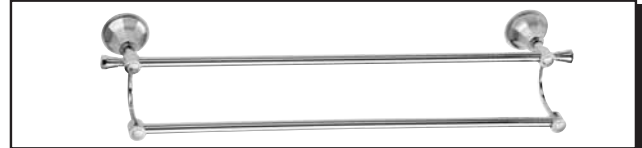

#### Description

- Beautifully rendered octagonal design
- Matches BRANDYWOOD™ collection
- Mounting hardware provided
- All brass construction

#### Warranty

Danze Bath Accessories are covered by a manufacturer's limited "lifetime" warranty on finish and manufacturing defects.

#### Available Finishes

- Chrome
- Brushed Nickel (BN)

D441411 - 18" Towel Bar  
D441421 - 24" Towel Bar

D441611 - 24" Double Towel Bar

D441171 - Robe Hook

D441231 - Toilet Paper Holder

D441131 - Towel Ring