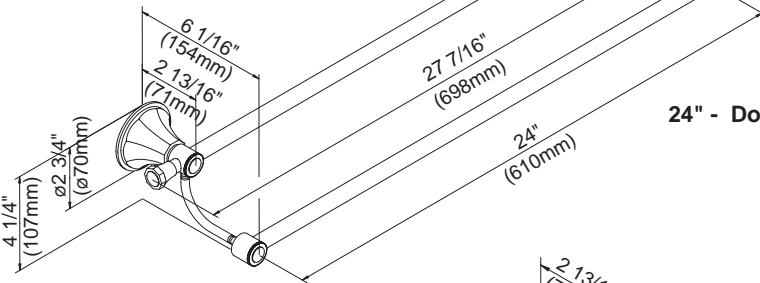

18", 24" - Towel Bar

24" - Double Towel Bar

Robe Hook

Toilet Paper Holder

Towel Ring

Specific Features: \_\_\_\_\_ Submitted Model No.: \_\_\_\_\_