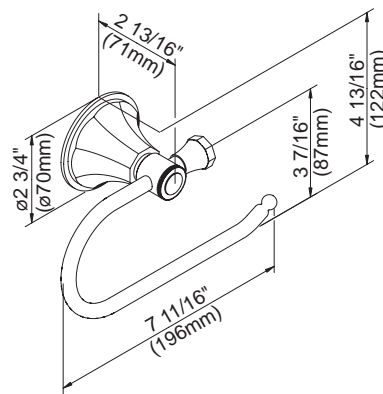

#### Description

- Beautifully rendered octagonal design
- Matches BRANDYWOOD™ collection
- Mounting hardware provided
- All brass construction

#### Available Finishes

- Chrome
- Brushed Nickel (BN)

D441411 - 18" Towel Bar  
D441421 - 24" Towel Bar

D441611 - 24" Double Towel Bar

D441171 - Robe Hook

D441231 - Toilet Paper Holder

D441131 - Towel Ring

18", 24" - Towel Bar

24" - Double Towel Bar

Robe Hook

Toilet Paper Holder

Towel Ring

Specific Features: \_\_\_\_\_ Submitted Model No.: \_\_\_\_\_