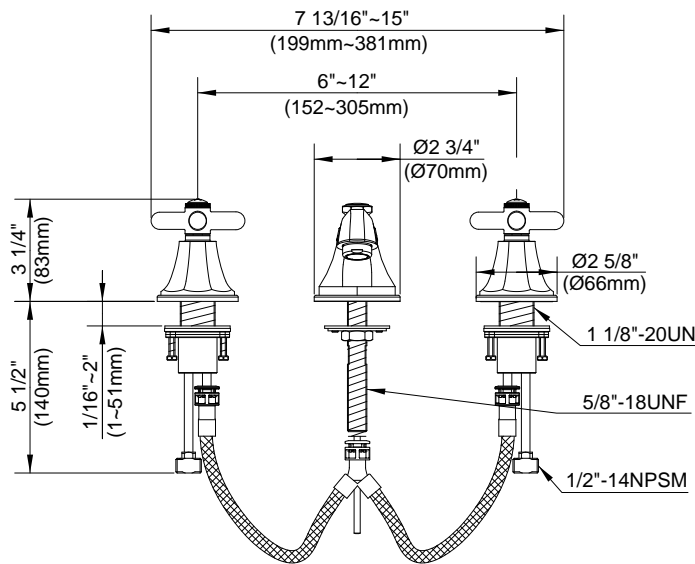

Submittal Information:

Job Name: _____
Contractor: _____

Location: _____
Contact #: _____