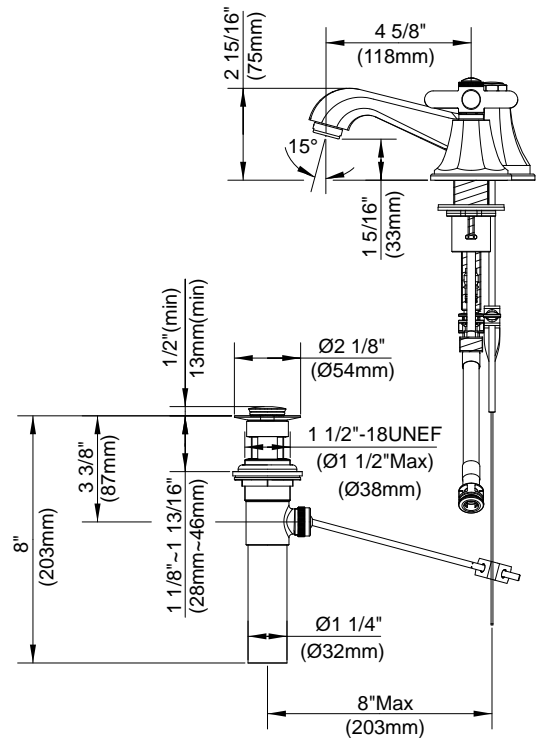

Submittal Information:

Job Name: _____
Contractor: _____

Location: _____
Contact #: _____