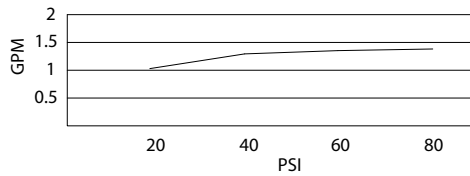

SPECIFICATIONS

BRANDYWOOD™ TWO HANDLE WIDESPREAD LAVATORY FAUCET

Model

D304066 (Replaces D304466 series)

Description

- Ceramic disc valve
- 3" high spout, 5 1/2" spout length
- Metal pop-up drain assembly
- 3 hole mount
- Cross handles

Standards

- UPC/cUPC
- NSF 61-9
- Energy policy act of 1992

- ASME A112.18.1

- CSA B125

- Meets CA AB-1953

Less than 0.25% lead content

Warranty

Danze products are covered by a manufacturer's limited "lifetime" warranty for manufacturing defects.

Flow Rate

Finishes Available

- Chrome
- Other: Refer to Price List for additional finish