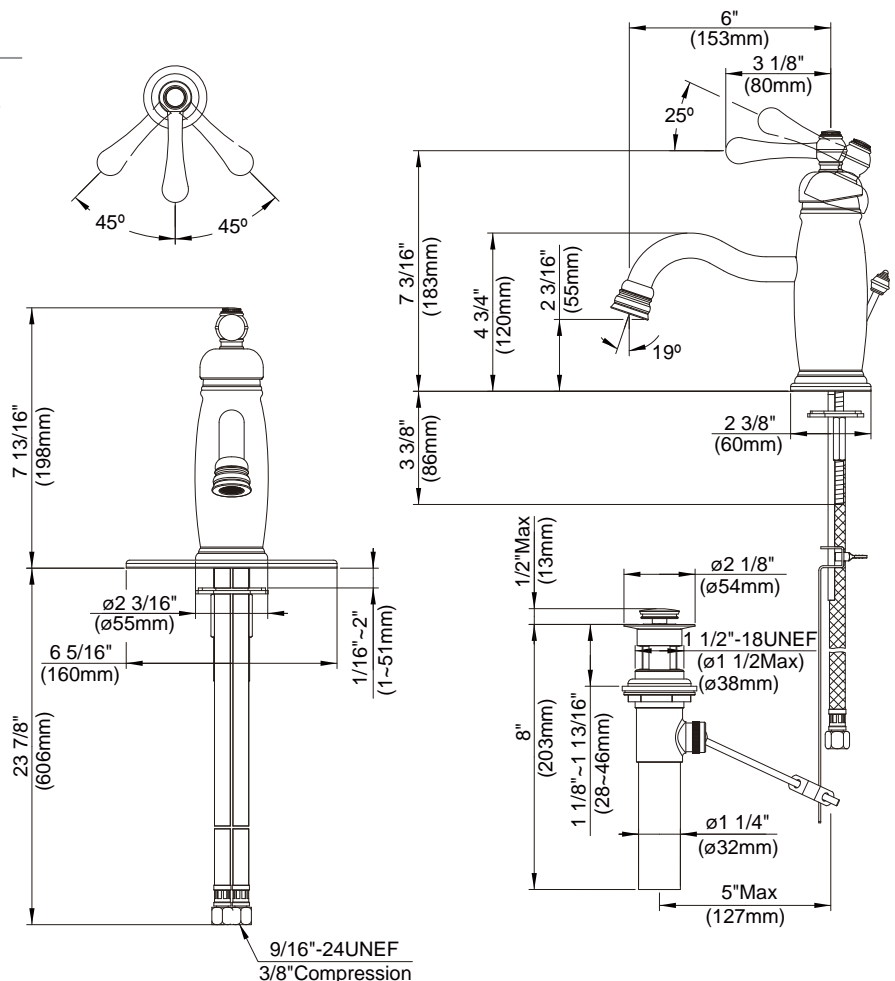

Warranty

Danze products are covered by a manufacturer's limited "lifetime" warranty for manufacturing defects.