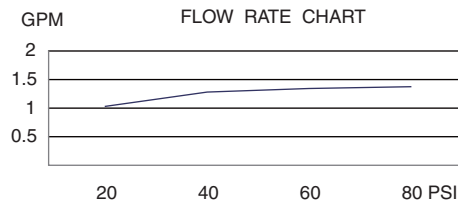

SINGLE HOLE MOUNT LAVATORY FAUCET

Description

- Single lever, single hole mount
- All brass pop-up drain assembly
- Optional deck plate included
- Fits 1 3/8" to 1 1/2" diameter mounting hole

Flow & Valving

- See Chart

Standards

- ASME A112.18.1
- CSA B125
- NSF 61-9
- Energy policy act of 1992
- Listed IAPMO/UPC
- ADA Accessibility Guidelines for Buildings and Facilities - 4.27.4 Controls and Mechanisms

Available Colors & Finish

- Chrome
- Antique Copper (AC)
- Brushed Nickel (BN)
- Satin Black (BS)
- Polished Brass (PBV)
- Polished Nickel (PNV)
- Oil Rub Bronze (RB)

Warranty

Danze products are covered by a manufacturer's limited "lifetime" warranty for manufacturing defects.

Specific Features: _____ Submitted Model No.: _____