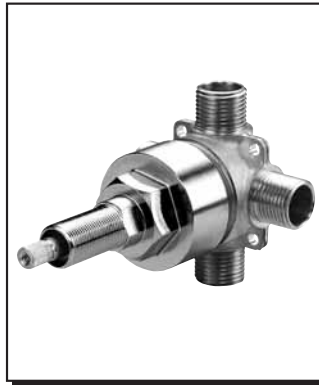

1-HANDLE 4-PORT SHOWER DIVERTER VALVE

Description

- 4-port valve services up to three shower systems
- 1/2" combination IPS/Copper sweat ports
- 8 position valve channels water to one, two or all three shower systems

Flow & Valving

- See Chart

Standards

- ASME A112.18.1
- CSA B125
- ASSE 1016
- Listed IAPMO/UPC

Warranty

Danze products are covered by a manufacturer's limited "lifetime" warranty for manufacturing defects.

D130000BT

Available Colors & Finish

- Rough Brass