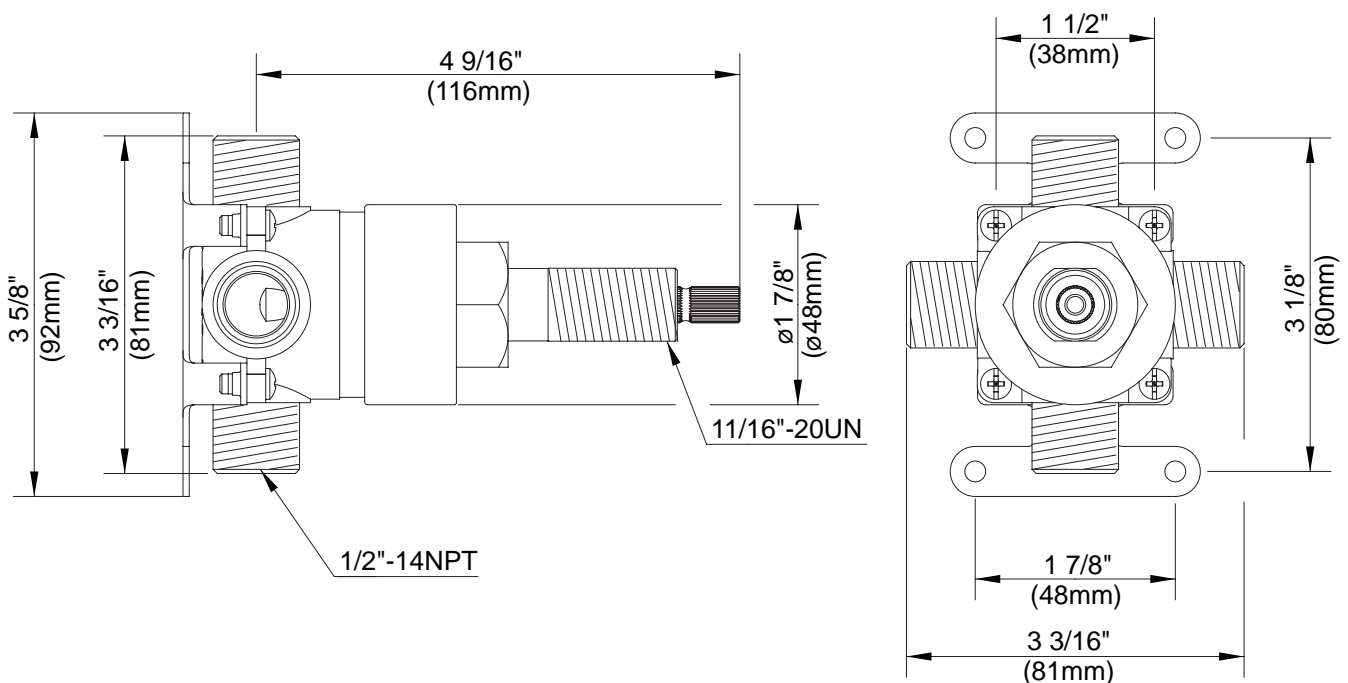

Specific Features: _____ Submitted Model No.: _____

SD130000BT/08-07.01