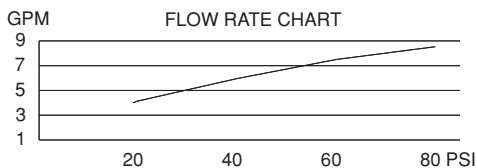

SINGLE HANDLE PRESSURE BALANCE TUB & SHOWER FAUCET

Description

- Single handle with massage showerhead
- All brass shower arm
- Combination 1/2" copper sweat/IPS 4-port hook up
- Diverter on valve (Tub & Shower Only)

Flow & Valving

Standards

- ASME A112.18.1
- CSA B125
- ASSE 1016
- Listed IAPMO/UPC
- Energy policy act of 1992
- ADA Accessibility Guidelines for Buildings and Facilities - 4.27.4 Controls and Mechanisms

Warranty

Danze products are covered by a manufacturer's limited "lifetime" warranty for manufacturing defects.