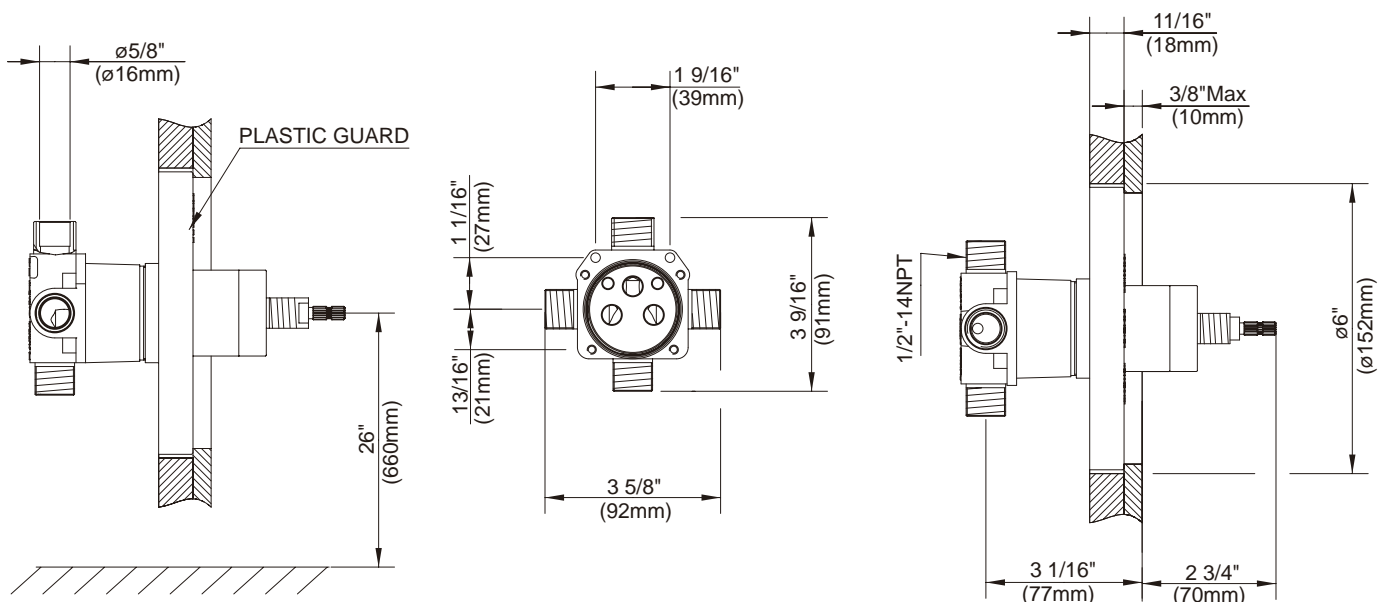

W/O STOPS

Specific Features: _____ Submitted Model No.: _____