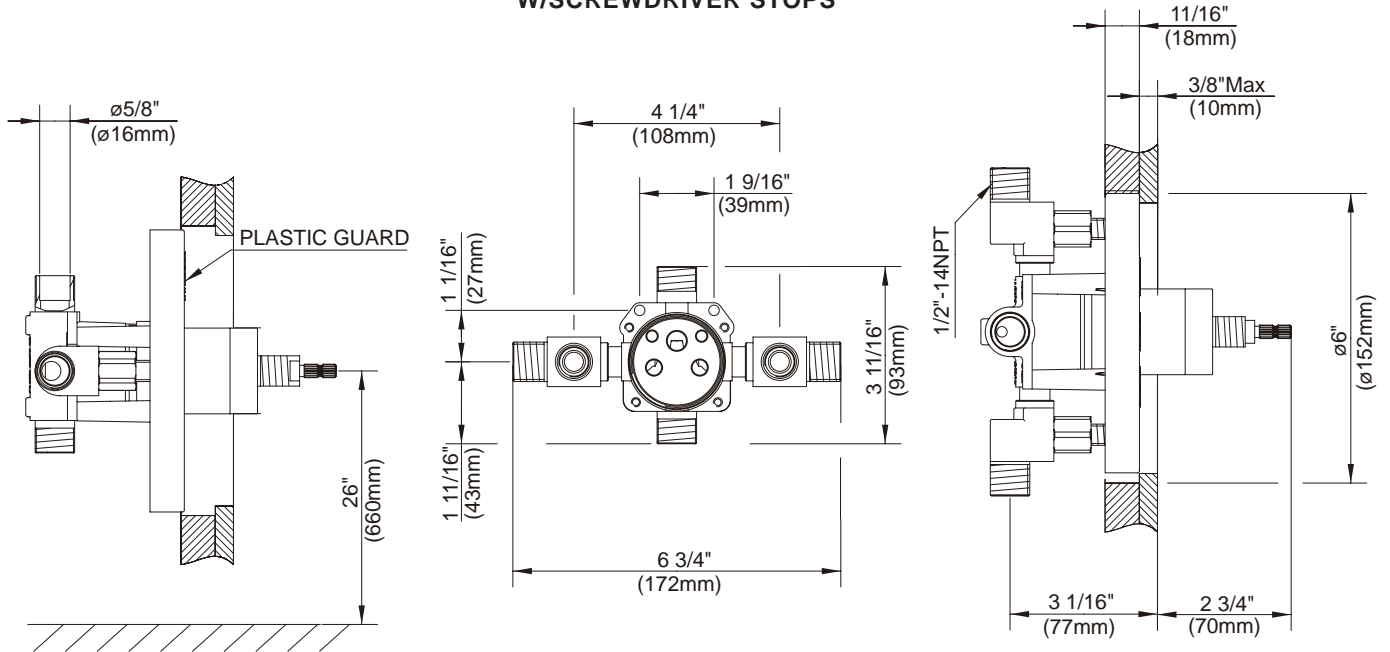

SINGLE HANDLE PRESSURE BALANCE TUB & SHOWER FAUCET

Description

- Single handle with massage showerhead
- All brass shower arm
- Combination 1/2" copper sweat/IPS 4-port hook up
- Diverter on valve (Tub & Shower Only)

Available Colors & Finish

- Chrome
- Brushed Nickel (BN)

Trim Kits: (for use w/pressure balance valves)
D510046T (Tub/Shower trim)
D500546T (Shower only trim)

Special Packaging

- This product also available with valve packaged separate from trim.
- Tub & Shower and Valve Only Escutcheon w/Diverter Trim Kit - use w/valve: D113000BT (w/diverter & stops)
- Shower Only & Valve Only Escutcheon w/o Diverter Trim Kit - use w/valve: D112000BT (w/stops) or D115000BT (w/o stops)
- Pressure Balance Valves are combination 1/2" copper sweat, 1/2" NPT threaded connectors for all ports.

Specific Features: _____ Submitted Model No.: _____

SINGLE HANDLE PRESSURE BALANCE TUB & SHOWER VALVES

Critical Dimensions : Rough-in valve D112000BT (w/stops) & D115000BT (w/o stops)

W/SCREWDRIVER STOPS