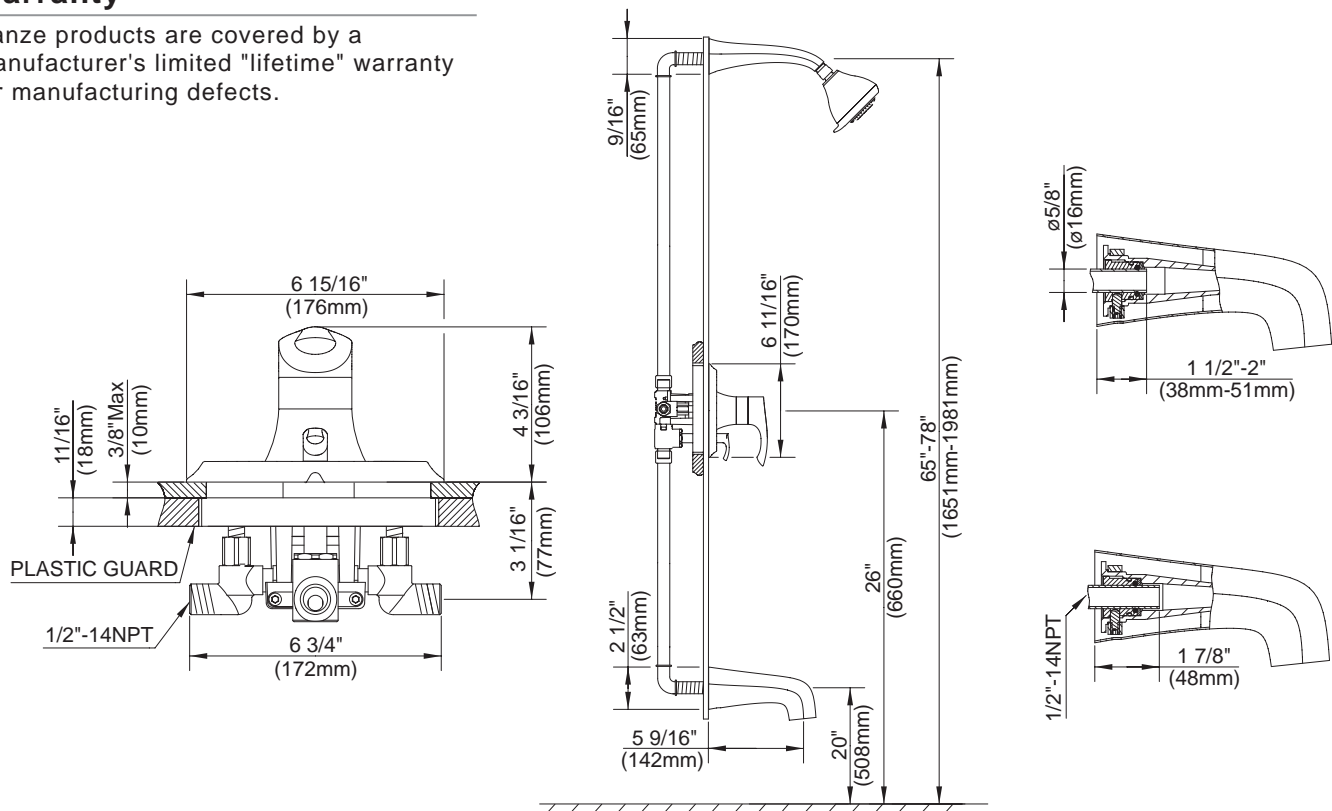

SINGLE HANDLE PRESSURE BALANCE TUB & SHOWER FAUCET

Description

- Single handle with massage showerhead
- All brass shower arm
- Combination 1/2" copper sweat/IPS 4-port hook up
- Diverter on valve (Tub & Shower Only)

Warranty

Danze products are covered by a manufacturer's limited "lifetime" warranty for manufacturing defects.

D510046 (shown)
CORSAIR™

With Diverter & Stops:
D510046 (Tub/Shower)

With Stops:
D500546 (Shower only)

Available Colors & Finish

- Chrome
- Brushed Nickel (BN)

Trim Kits: (for use w/pressure balance valves)
D510046T (Tub/Shower trim)
D500546T (Shower only trim)

Special Packaging

- This product also available with valve packaged separate from trim.
- Tub & Shower and Valve Only Escutcheon w/Diverter Trim Kit - use w/valve: D113000BT (w/diverter & stops)
- Shower Only & Valve Only Escutcheon w/o Diverter Trim Kit - use w/valve: D112000BT (w/stops) or D115000BT (w/o stops)
- Pressure Balance Valves are combination 1/2" copper sweat, 1/2" NPT threaded connectors for all ports.

Specific Features: _____ Submitted Model No.: _____

SINGLE HANDLE PRESSURE BALANCE TUB & SHOWER VALVES

Critical Dimensions : Rough-in valve D112000BT (w/stops) & D115000BT (w/o stops)

W/SCREWDRIVER STOPS