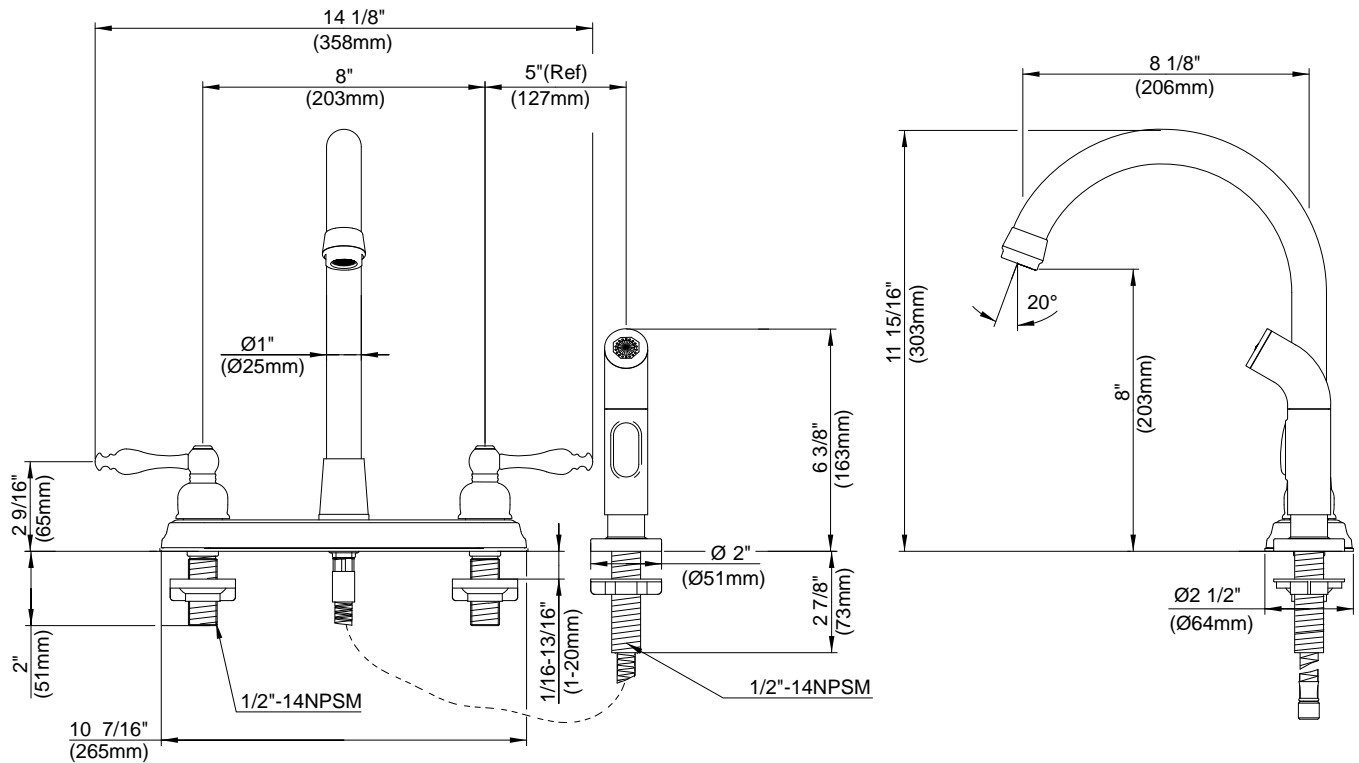

Warranty

Danze products are covered by a manufacturer's limited "lifetime" warranty for manufacturing defects.