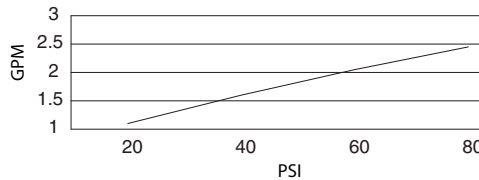

SPECIFICATIONS

SHERIDAN™ TWO HANDLE KITCHEN FAUCET

Model

D422055 (Replaces D413655 series)

Description

- Ceramic disc valve
- 12" high spout, 8" spout length
- Matching spray
- 4 hole mount

Flow Rate

Standards

- UPC/cUPC
- NSF 61-9
- Energy policy act of 1992

- ASME A112.18.1

- CSA B125

- Meets CA AB-1953

Less than 0.25% Lead content

- ADA Accessibility Guidelines for Buildings and Facilities - 4.27.4 Controls and Mechanisms