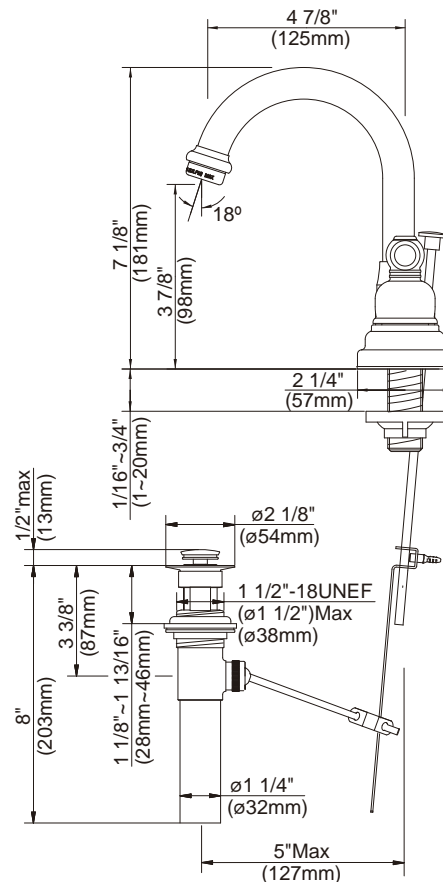

Specific Features: _____ Submitted Model No.: _____