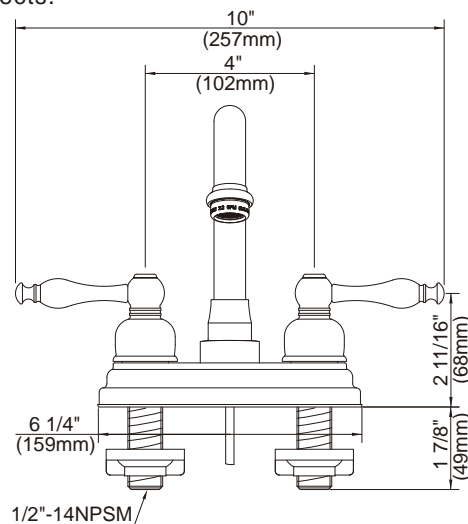

Specific Features: _____ Submitted Model No.: _____