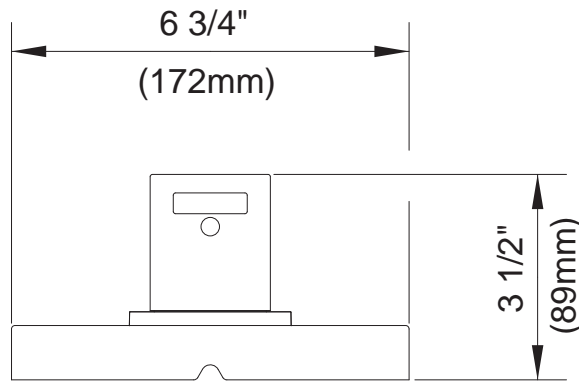

Submittal Information:

Job Name: _____

Location: _____

Contractor: _____

Contact #: _____