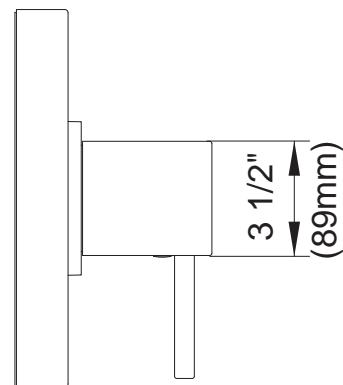

Submittal Information:

Job Name: _____

Location: _____

Contractor: _____

Contact #: _____