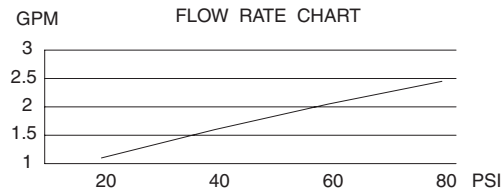

Specific Features: _____ Submitted Model No.: _____