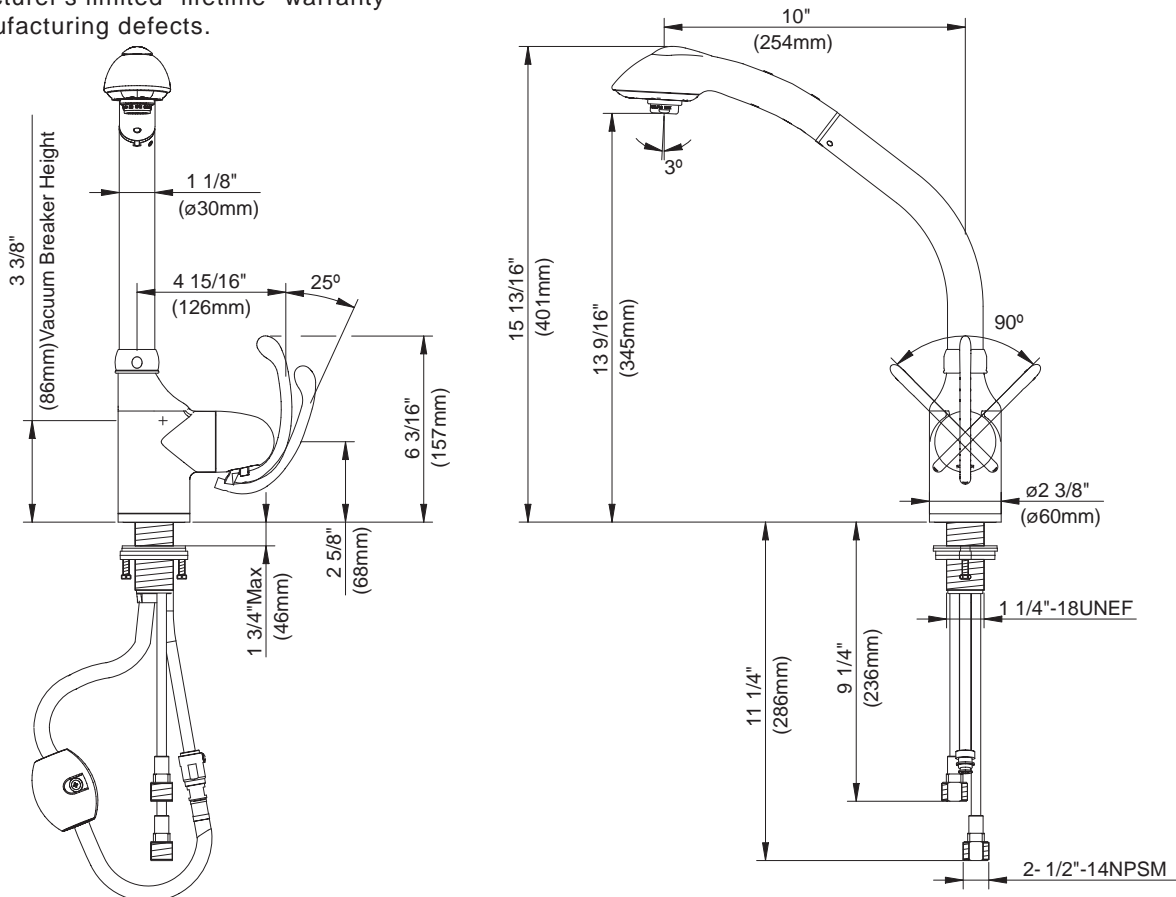

SINGLE HANDLE KITCHEN FAUCET WITH PULL-OUT SPOUT

Description

- Single lever handle with 2 function spray/stream spout
- Single hole mount

Flow & Valving

- See Chart

Standards

- ASME A112.18.1
- CSA B125
- NSF 61-9
- Listed IAPMO/UPC
- Energy policy act of 1992
- ADA Accessibility Guidelines for Buildings and Facilities - 4.27.4 Controls and Mechanisms 
- State of Wisconsin Statutes & Administrative Code

Warranty

Danze faucets are covered by a manufacturer's limited "lifetime" warranty for manufacturing defects.

D456720
Anu™

Available Colors & Finish

- Chrome
- Oil Rub Bronze (RB)
- Stainless Steel (SS)

Specific Features: _____ Submitted Model No.: _____