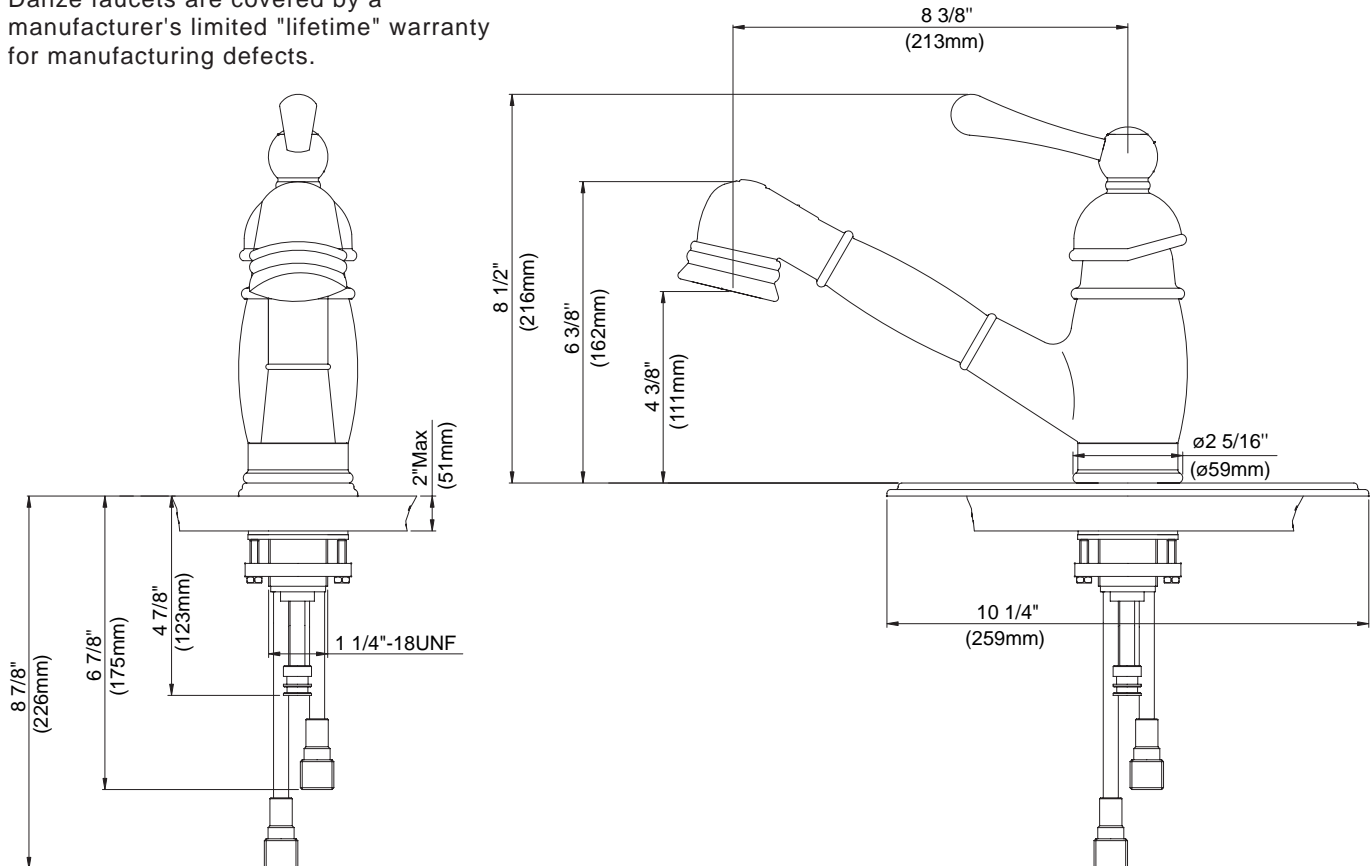

Warranty

Danze faucets are covered by a manufacturer's limited "lifetime" warranty for manufacturing defects.