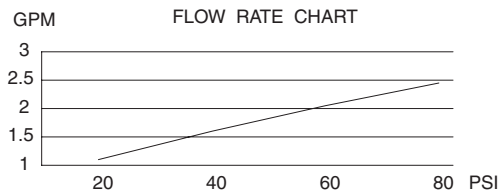

SINGLE HANDLE KITCHEN FAUCET WITH PULL-OUT SPOUT

Description

- Single lever handle with 2 function spray/stream spout
- Single hole mount with optional 10" deck plate
- Optional deck plate included

Flow & Valving

- See Chart

Standards

- ASME A112.18.1
- CSA B125
- NSF 61-9
- Energy policy act of 1992
- Listed IAPMO/UPC
- ADA Accessibility Guidelines for Buildings and Facilities - 4.27.4 Controls and Mechanisms
- State of Wisconsin Statutes & Administrative Code

Available Colors & Finish

- Chrome
- Antique Copper (AC)
- Satin Black (BS)
- Polished Brass (PBV)
- Polished Nickel (PNV)
- Oil Rub Bronze (RB)
- Stainless Steel (SS)

Warranty

Danze faucets are covered by a manufacturer's limited "lifetime" warranty for manufacturing defects.

Specific Features: _____ Submitted Model No.: _____

SD457014/03-06.01