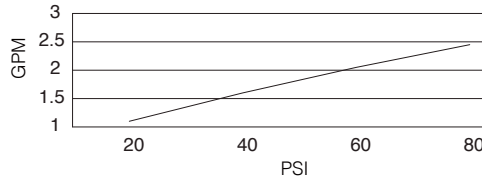

SPECIFICATIONS

PRINCE™ SINGLE HANDLE KITCHEN FAUCET

Model

D409010

Description

- Ceramic disc valve
- 13 3/4" high spout, 8 1/2" spout length
- Matching brass spray
- 3 hole mount
- Flow rate: 2.2 gpm @ 60 psi

Standards

- UPC/cUPC
- NSF 61-9
- Energy Policy Act of 1992

- ASME A112.18.1

Less than 0.25% lead content

- Meets CA AB-1953

- ADA Accessibility Guidelines for Buildings and Facilities - 4.27.4 Controls and Mechanisms

Warranty

Danze products are covered by a manufacturer's limited "lifetime" warranty for manufacturing defects.

Flow Rate

Finishes Available

- Chrome
- Other: Refer to Price List for additional finish