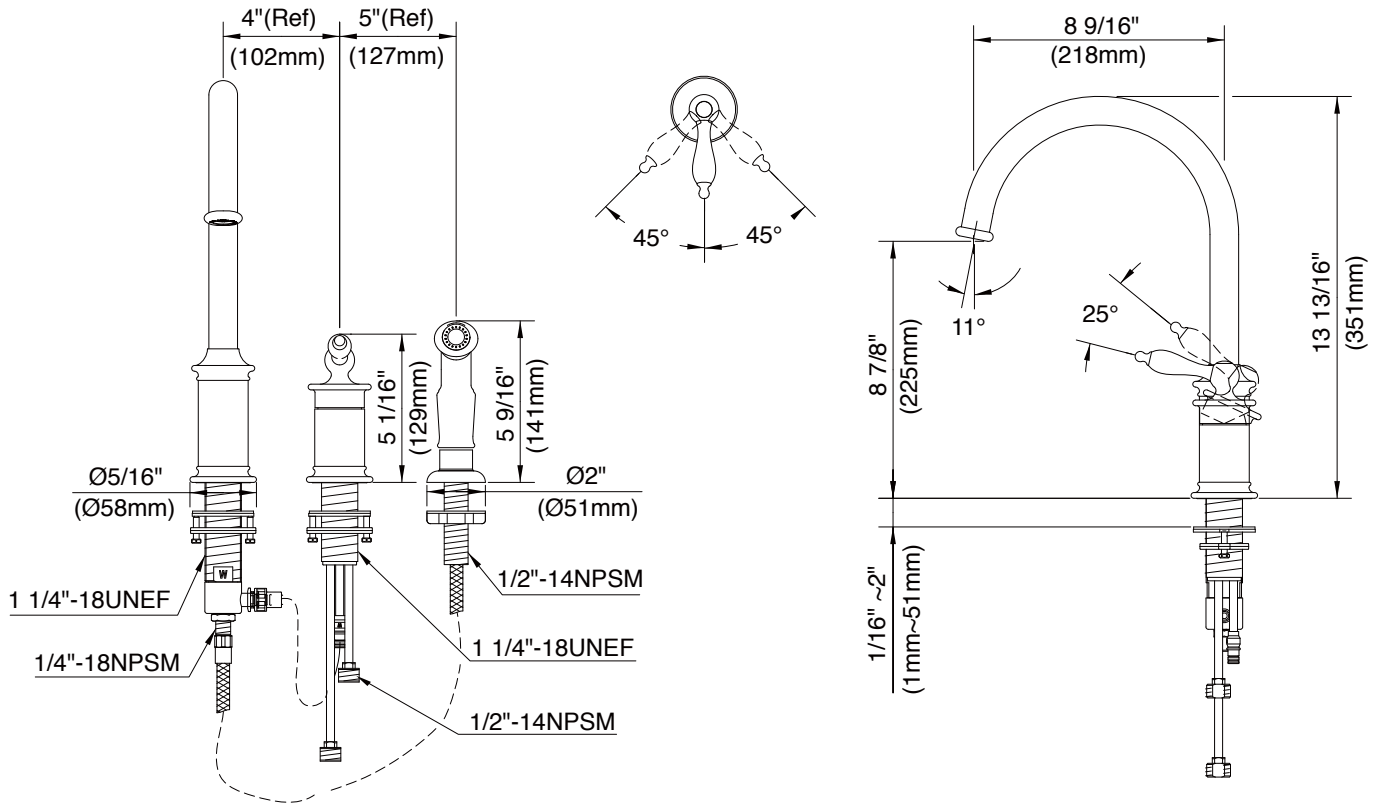

Submittal Information:

Job Name: _____
Contractor: _____

Location: _____
Contact #: _____