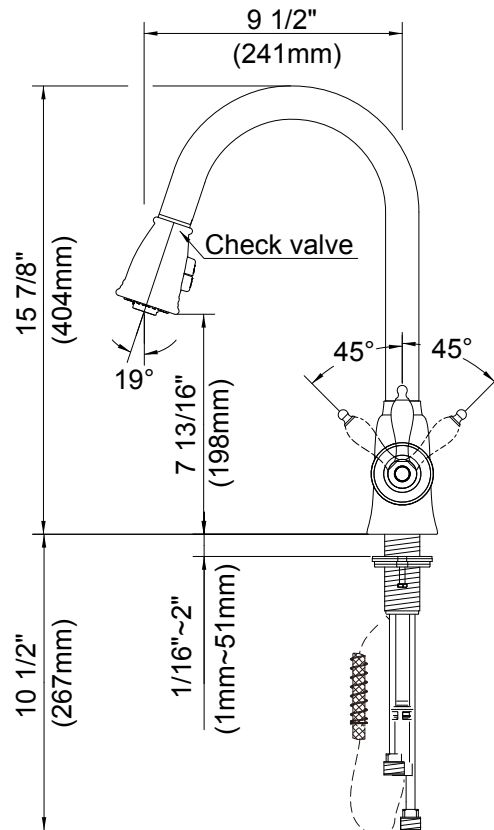

Submittal Information:

Job Name: _____

Location: _____

Contractor: _____

Contact #: _____