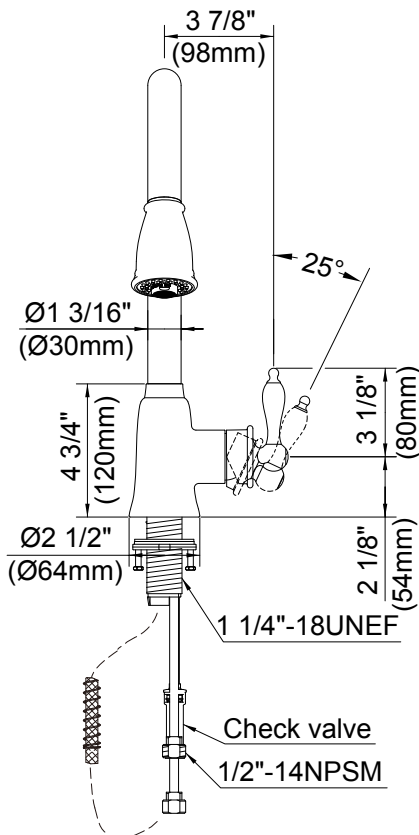

Submittal Information:

Job Name: _____

Location: _____

Contractor: _____

Contact #: _____