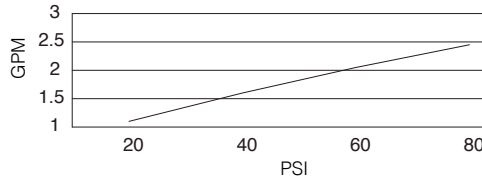

SPECIFICATIONS

PRINCE™ SINGLE HANDLE PULL-DOWN KITCHEN FAUCET

Model

D454510

Description

- Ceramic disc valve
- 16" high spout, 9 1/2" spout length
- 2 function spray/aerated stream
- Quiet running hose with spring retraction
- Single hole mount
- Flow rate: 2.2 gpm @ 60 psi

Standards

- UPC/cUPC
- NSF 61-9
- Energy Policy Act of 1992

- ASME A112.18.1

- Meets CA AB-1953
- Less than 0.25% lead content

- ADA Accessibility Guidelines for Buildings and Facilities - 4.27.4 Controls and Mechanisms

Warranty

Danze products are covered by a manufacturer's limited "lifetime" warranty for manufacturing defects.

Flow Rate

Finishes Available

- Chrome
- Other: Refer to Price List for additional finish