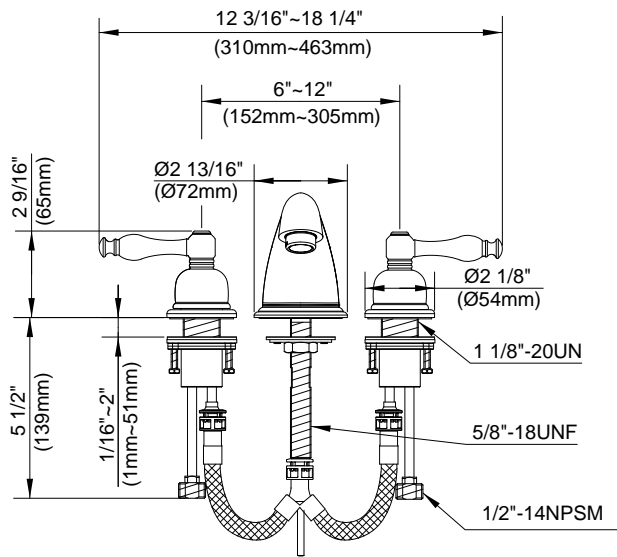

Warranty

Danze products are covered by a manufacturer's limited "lifetime" warranty for manufacturing defects.