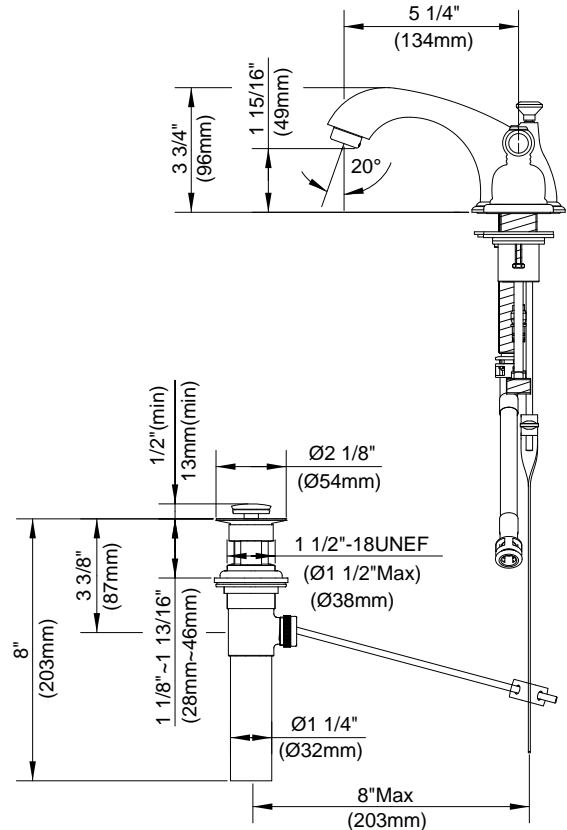

Warranty

Danze products are covered by a manufacturer's limited "lifetime" warranty for manufacturing defects.