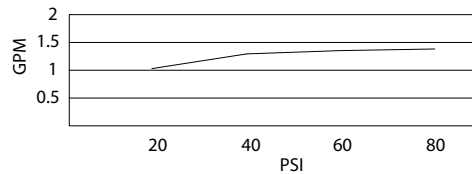

SPECIFICATIONS

SHERIDAN™ TWO HANDLE WIDESPREAD LAVATORY FAUCET

Model

D304055 (Replaces D302455 series)

Description

- Ceramic disc valve
- 3 3/4" high spout, 5 1/4" spout length
- Metal pop-up drain assembly
- 3 hole mount

Flow Rate

Standards

- UPC/cUPC
- NSF 61-9
- Energy policy act of 1992

- ASME A112.18.1

- CSA B125

- Meets CA AB-1953

Less than 0.25% lead content

- ADA Accessibility Guidelines for Buildings and Facilities - 4.27.4 Controls and Mechanisms