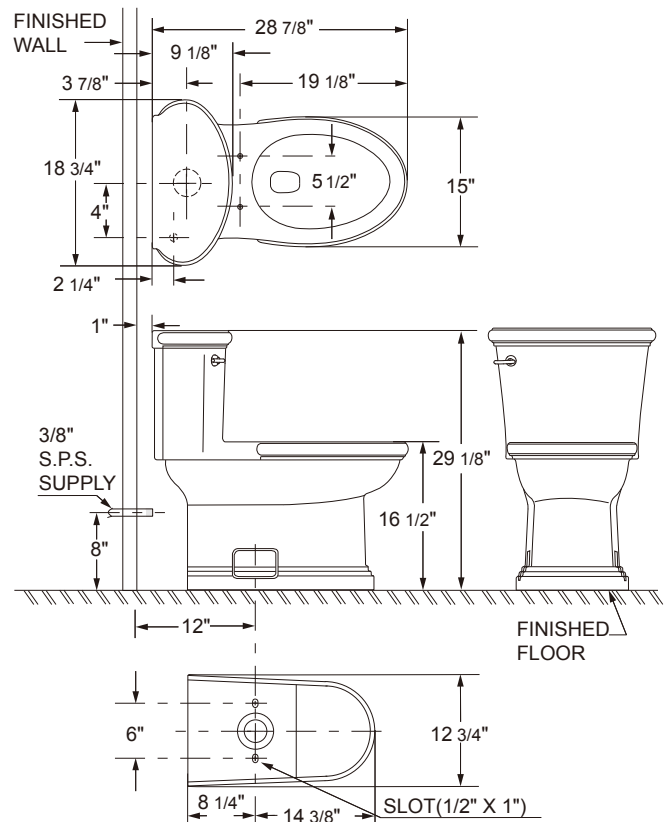

#### Description

- 3" flush valve technology with Fluidmaster® pilot valve
- Elongated bowl with 12" rough-in
- 16 1/2" rim height
- Fully glazed concealed trapway
- Water consumption rating: 1.6 gpf (6 Lpf)
- Accessories included: self-close seat, angle mounted brass tank lever in Brushed Nickel finish and matching color ceramic floor bolt cover plates

#### Technical Information

Fixture:	
Configuration	one-piece, elongated
Water per flush	1.6 gpf / 6 Lpf
Trapway	2 1/8" (5.4 cm)
Water depth from rim	4 7/8" (12.5 cm)
Water area	9" (22.7 cm) x 10 3/8" (26.5 cm)
Seat post hole centers	5 1/2" (14 cm)
Operating static pressure range	20 to 80 psi

#### Optional Accessories

Model	Description	Finish
D497661	Orrington™ angle mount tank lever	Chrome
D497661BN	Orrington™ angle mount tank lever	Brushed Nickel
D497661RB	Orrington™ angle mount tank lever	Oil Rub Bronze

#### Available Colors

- White (WH)
- Biscuit (BC)

IMPORTANT: Dimensions of fixtures are nominal and may vary within the range of tolerance established by ANSI Standard A112.19.2M. These measurements are subject to change or cancellation. No responsibility is assumed for use of superseded or voided pages.