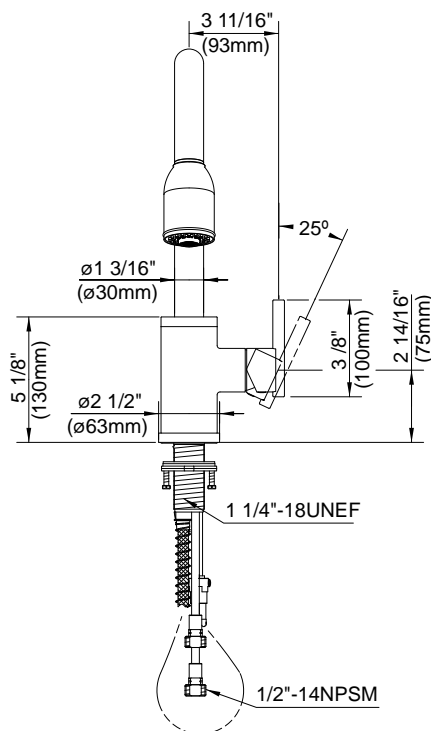

Submittal Information:

Job Name: _____
Contractor: _____

Location: _____
Contact #: _____