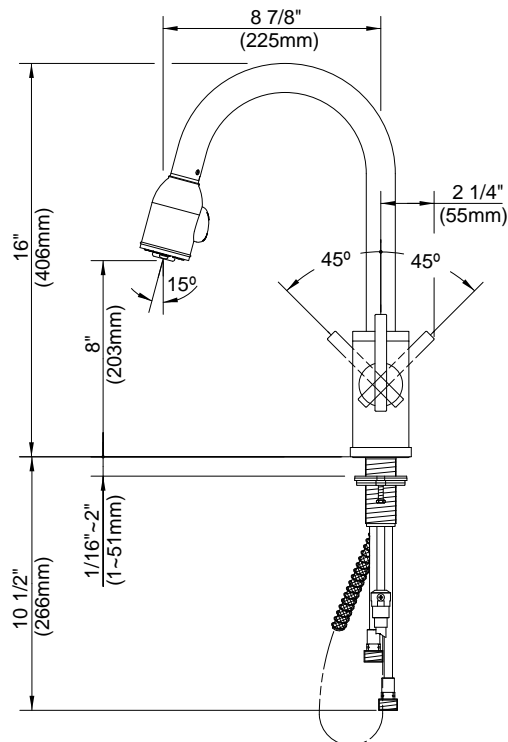

Submittal Information:

Job Name: _____
Contractor: _____

Location: _____
Contact #: _____