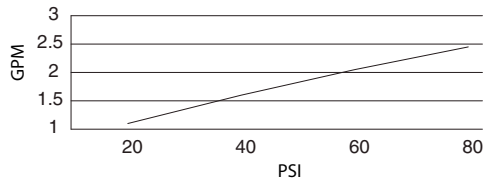

SPECIFICATIONS

PARMA™ SINGLE HANDLE PULL-DOWN KITCHEN FAUCET

Model

D457058

Description

- Ceramic disc valve
- 16" high spout, 9" spout length
- 2 function spray/aerated stream
- Quiet running hose with spring retraction
- Single hole mount

Standards

- UPC/cUPC
- NSF 61-9
- Energy policy act of 1992

- ASME A112.18.1

- CSA B125

- Meets CA AB-1953

Less than 0.25% lead content

- ADA Accessibility Guidelines for Buildings and Facilities - 4.27.4 Controls and Mechanisms

- State of Wisconsin Statutes & Administrative Code

Warranty

Danze products are covered by a manufacturer's limited "lifetime" warranty for manufacturing defects.

Flow Rate

Finishes Available

- Chrome
- Other: Refer to Price List for additional finish