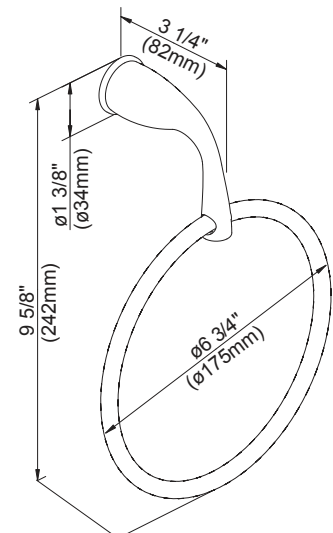

### Available Finishes

- Chrome
- Brushed Nickel (BN)

D441412 - 18" Towel Bar  
D441422 - 24" Towel Bar

D441612 - 24" Double Towel Bar

D441162 - Robe Hook

D441251 - Toilet Paper Holder

D441112 - Towel Ring

18", 24" - Towel Bar

24" - Double Towel Bar

Toilet Paper Holder

Robe Hook

Towel Ring

Submittal Information:

Job Name: \_\_\_\_\_

Location: \_\_\_\_\_

Contractor: \_\_\_\_\_