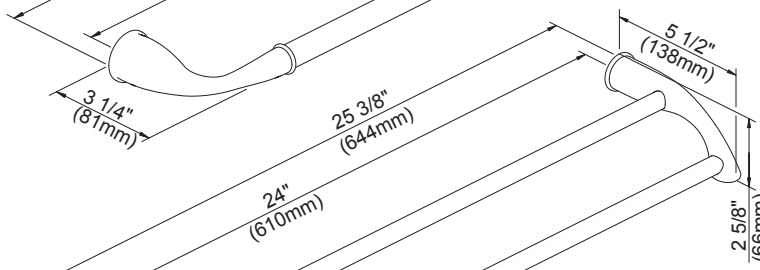

### Available Finishes

- Chrome
- Brushed Nickel (BN)

D441412 - 18" Towel Bar  
D441422 - 24" Towel Bar

D441612 - 24" Double Towel Bar

D441162 - Robe Hook

D441251 - Toilet Paper Holder

D441112 - Towel Ring

18", 24" - Towel Bar