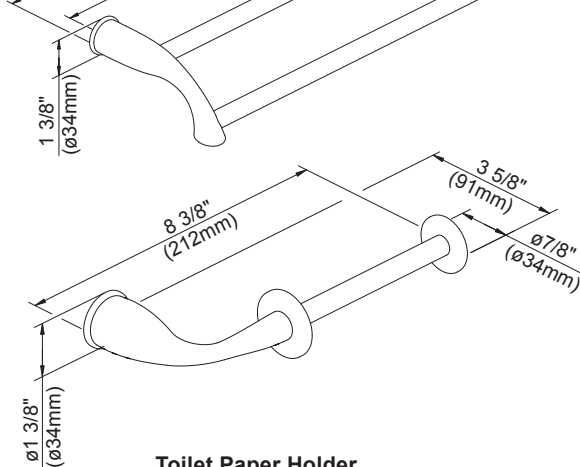

### Available Finishes

- Chrome
- Brushed Nickel (BN)

D441412 - 18" Towel Bar  
D441422 - 24" Towel Bar

D441612 - 24" Double Towel Bar

D441162 - Robe Hook

D441251 - Toilet Paper Holder

D441112 - Towel Ring

18", 24" - Towel Bar

24" - Double Towel Bar

Toilet Paper Holder

Robe Hook

Towel Ring

Submittal Information:

Job Name: \_\_\_\_\_

Location: \_\_\_\_\_

Contractor: \_\_\_\_\_