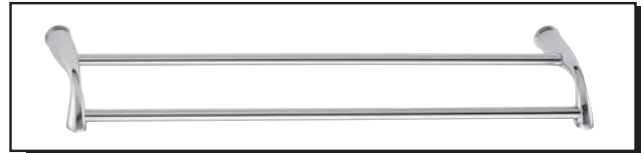

### Description

- Sleek modern design
- Matches Plymouth™ collection
- Mounting hardware provided
- All brass construction

### Available Finishes

- Chrome
- Brushed Nickel (BN)

D441412 - 18" Towel Bar  
D441422 - 24" Towel Bar

D441612 - 24" Double Towel Bar

D441162 - Robe Hook

D441251 - Toilet Paper Holder

D441112 - Towel Ring

18", 24" - Towel Bar