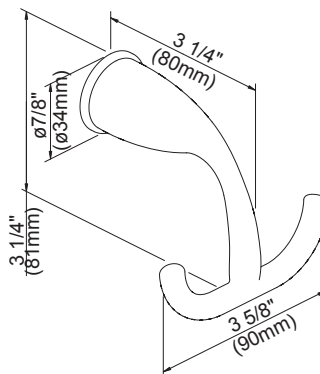

### Available Finishes

- Chrome
- Brushed Nickel (BN)

D441412 - 18" Towel Bar  
D441422 - 24" Towel Bar

D441612 - 24" Double Towel Bar

D441162 - Robe Hook

D441251 - Toilet Paper Holder

D441112 - Towel Ring

18", 24" - Towel Bar

24" - Double Towel Bar

Toilet Paper Holder

Robe Hook

Towel Ring

Submittal Information:

Job Name: \_\_\_\_\_

Location: \_\_\_\_\_

Contractor: \_\_\_\_\_