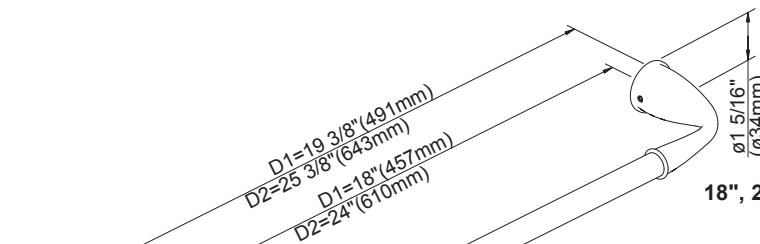

### Available Finishes

- Chrome
- Brushed Nickel (BN)

D441412 - 18" Towel Bar  
D441422 - 24" Towel Bar

D441612 - 24" Double Towel Bar

D441162 - Robe Hook

D441251 - Toilet Paper Holder

D441112 - Towel Ring

18", 24" - Towel Bar