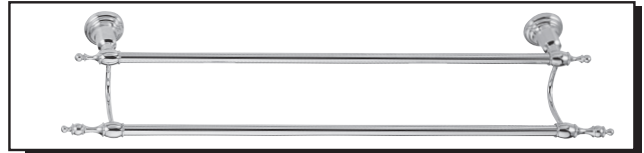

SPECIFICATIONS

SHERIDAN™ BATH ACCESSORY COLLECTION

Description

- Enchanting vintage design
- Matches Sheridan™ collection
- Mounting hardware provided

Warranty

Danze products are covered by a manufacturer's limited "lifetime" warranty on finish and manufacturing defects.

Available Finishes

- Chrome
- Brushed Nickel (BN)
- Oil Rub Bronze (RB)

D446411 - 18" Towel Bar
D446421 - 24" Towel Bar

D446611 - 24" Double Towel Bar

D446162 - Robe Hook

D446231 - Toilet Paper Holder

D446111 - Towel Ring