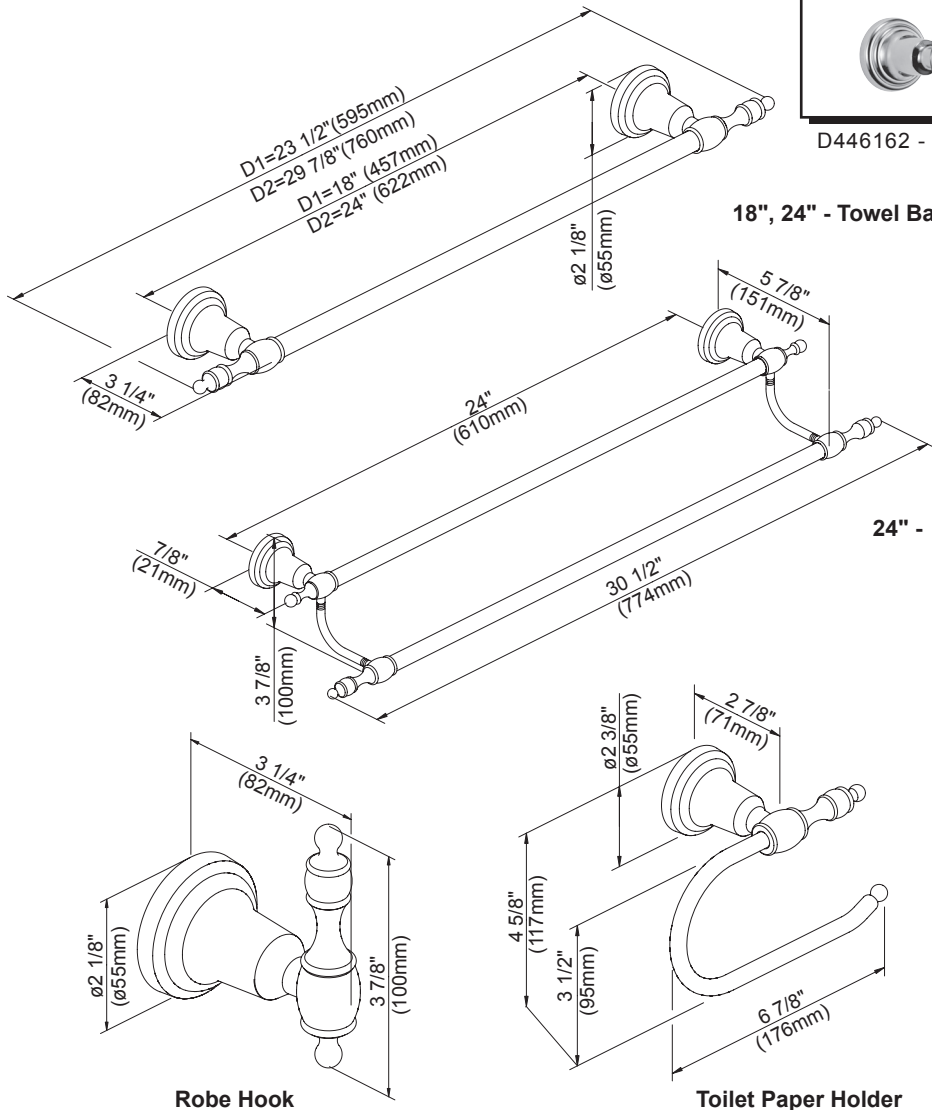

Available Finishes

- Chrome
- Brushed Nickel (BN)
- Oil Rub Bronze (RB)

D446411 - 18" Towel Bar
D446421 - 24" Towel Bar

D446611 - 24" Double Towel Bar

D446162 - Robe Hook

D446231 - Toilet Paper Holder

D446111 - Towel Ring