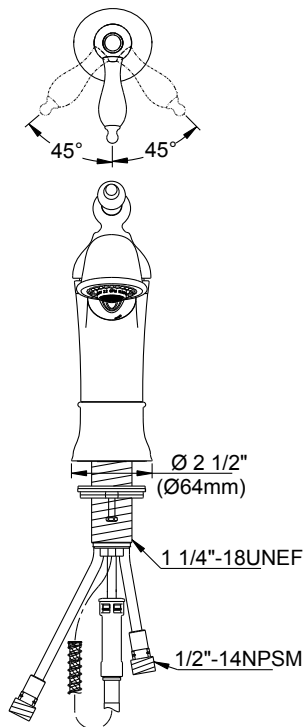

SPECIFICATIONS

FAIRMONT™ SINGLE HANDLE PULL-OUT KITCHEN FAUCET

Model

D455040

Description

- Ceramic disc valve
- 7" high spout, 9 1/4" spout length
- 3 function: spray/aerated stream/pause
- Quiet running hose with spring retraction
- 8" deck plate DA607955 sold separately for single hole mounting
- 2.2gpm (8.3L/min) maximum flow rate @60 psi

Flow Rate

Finishes Available

- Chrome
- Other: Refer to Price List for additional finish

8" Deck Plate DA607955 Sold Separately

Submittal Information:

Job Name: _____
 Contractor: _____

Location: _____
 Contact #: _____