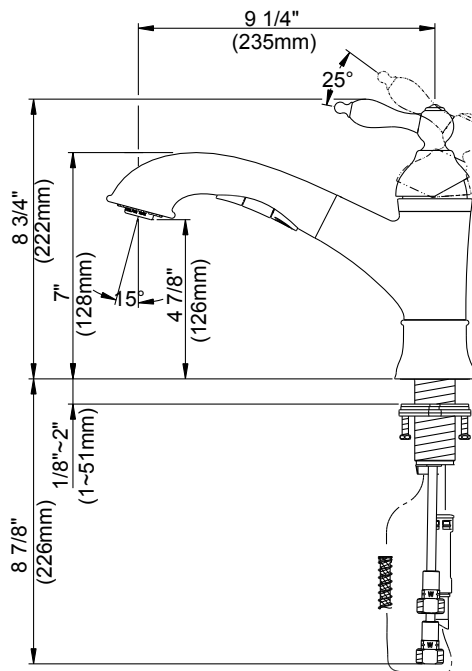

SPECIFICATIONS

FAIRMONT™ SINGLE HANDLE PULL-OUT KITCHEN FAUCET

Model

D455040

Description

- Ceramic disc valve
- 7" high spout, 9 1/4" spout length
- 3 function: spray/aerated stream/pause
- Quiet running hose with spring retraction
- 8" deck plate DA607955 sold separately for single hole mounting
- 2.2gpm (8.3L/min) maximum flow rate @60 psi

Flow Rate

Finishes Available

- Chrome
- Other: Refer to Price List for additional finish

8" Deck Plate DA607955 Sold Separately

Submittal Information:

Job Name: _____
 Contractor: _____

Location: _____
 Contact #: _____