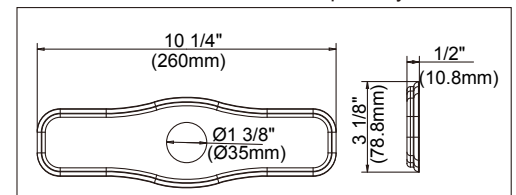

SPECIFICATIONS

FAIRMONT™ SINGLE HANDLE PULL-OUT KITCHEN FAUCET

Model

D455040

Description

- Ceramic disc valve
- 7" high spout, 9 1/4" spout length
- 3 function: spray/aerated stream/pause
- Quiet running hose with spring retraction
- 8" deck plate DA607955 sold separately for single hole mounting
- 2.2gpm (8.3L/min) maximum flow rate @60 psi

Flow Rate

Finishes Available

- Chrome
- Other: Refer to Price List for additional finish

8" Deck Plate DA607955 Sold Separately

Submittal Information:

Job Name: _____
 Contractor: _____

Location: _____
 Contact #: _____