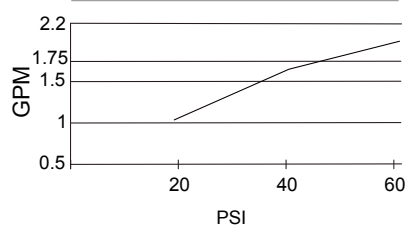

SPECIFICATIONS

FAIRMONT™ SINGLE HANDLE PULL-OUT KITCHEN FAUCET

Model

D455040

Description

- Ceramic disc valve
- 7" high spout, 9 1/4" spout length
- 3 function: spray/aerated stream/pause
- Quiet running hose with spring retraction
- 8" deck plate DA607955 sold separately for single hole mounting
- 2.2gpm (8.3L/min) maximum flow rate @60 psi

Flow Rate

Finishes Available

- Chrome
- Other: Refer to Price List for additional finish

8" Deck Plate DA607955 Sold Separately

Submittal Information:

Job Name: _____
 Contractor: _____

Location: _____
 Contact #: _____