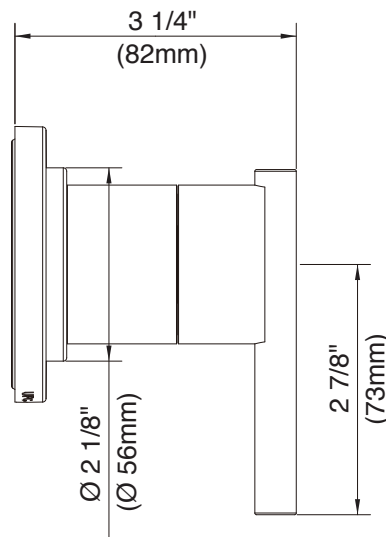

Submittal Information:

Job Name: _____

Location: _____

Contractor: _____

Contact #: _____