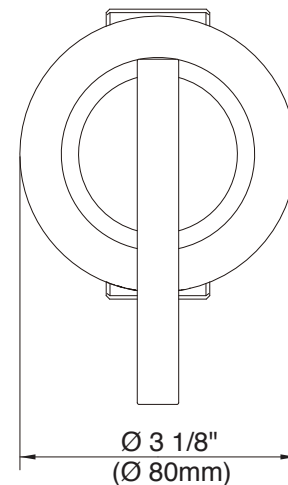

Submittal Information:

Job Name: _____

Location: _____

Contractor: _____

Contact #: _____