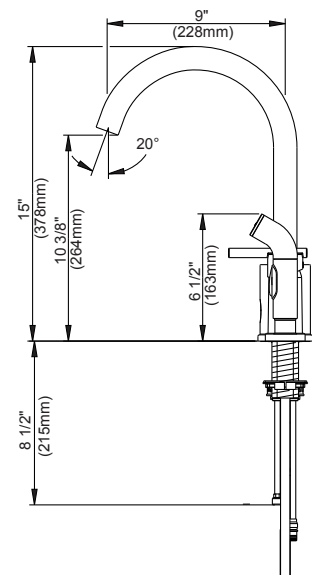

Warranty

Danze products are covered by a manufacturer's limited "lifetime" warranty for manufacturing defects.