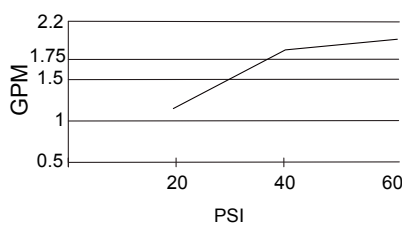

SPECIFICATIONS

PARMA™ SINGLE HANDLE DUAL FUNCTION KITCHEN FAUCET

Model

D423058

Description

- Ceramic disc valve
- 15" high spout, 9" spout length
- Operates hands-free or manually with single control handle
- Hands free mode powered AC or DC
- Matching brass spray
- 3 hole mount
- 2.2gpm (8.3L/min) maximum flow rate @60 psi

Flow Rate

Standards

NSF/ANSI 372

- NSF/ANSI 372

MEETS ASME A112.18.1M/A112.18.1

- ASME A112.18.1M/A112.18.1

- ADA Accessibility Guidelines for Buildings and Facilities - 309.4 Operation for Operable Parts

Finishes Available