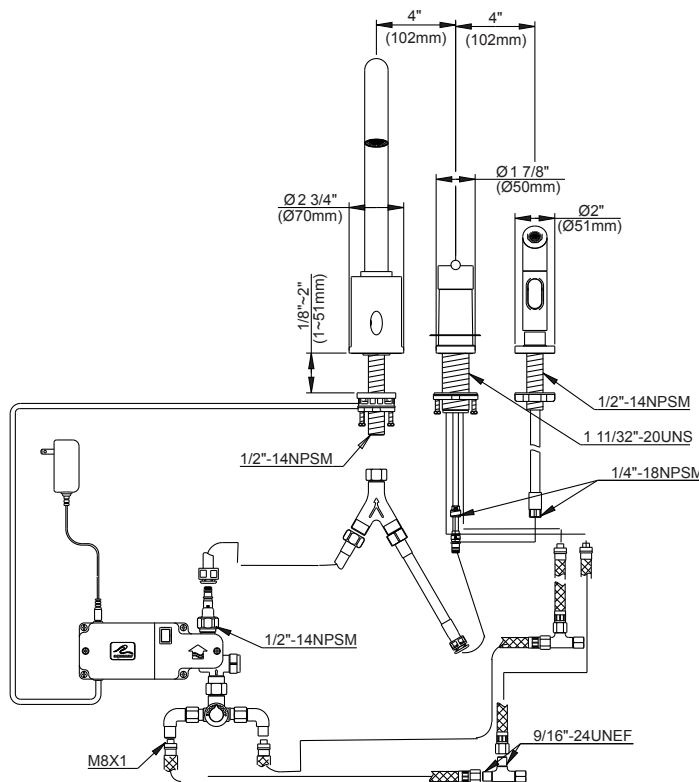

Warranty

Danze products are covered by a manufacturer's limited "lifetime" warranty for manufacturing defects.