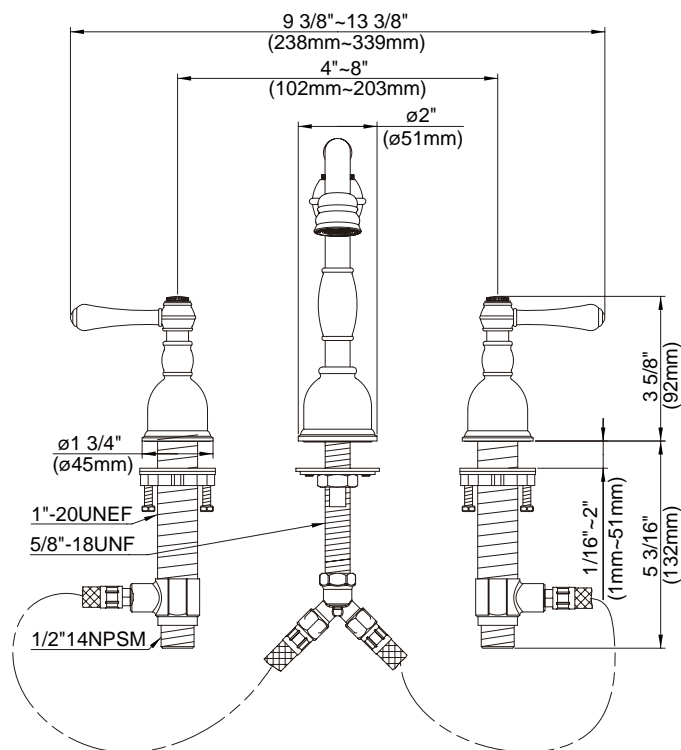

Warranty

Danze faucets are covered by a manufacturer's limited "lifetime" warranty for manufacturing defects.