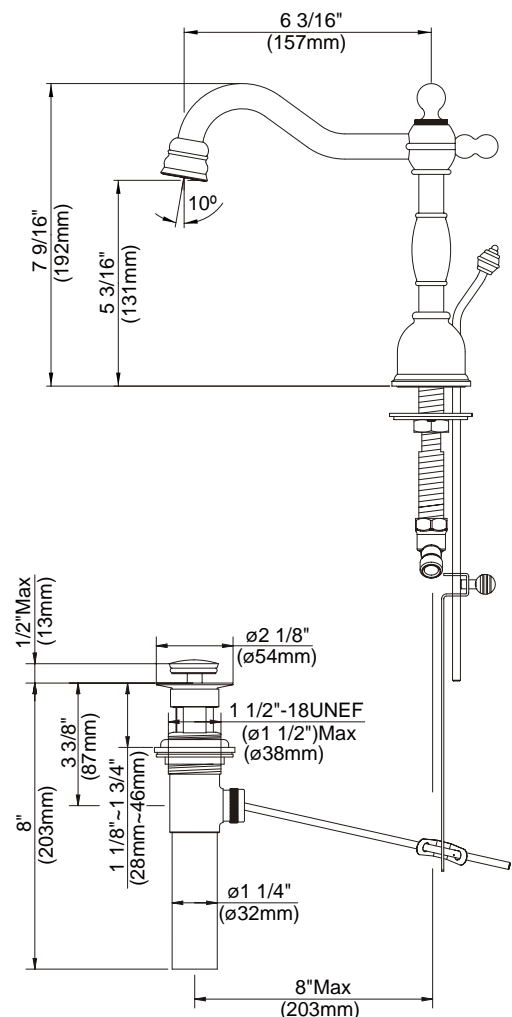

Warranty

Danze faucets are covered by a manufacturer's limited "lifetime" warranty for manufacturing defects.