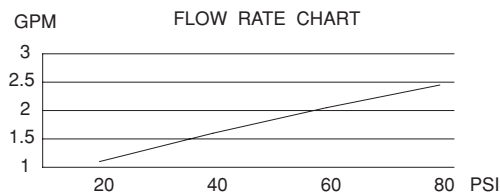

TWO HANDLE MINI-WIDESPREAD LAVATORY FAUCET

Description

- 2 handle with all brass pop-up drain assembly
- Tubular brass spout

Flow & Valving

- See Chart

Standards

- ASME A112.18.1
- CSA B125
- NSF 61-9
- Listed IAPMO/UPC
- Energy policy act of 1992
- ADA Accessibility Guidelines for Buildings and Facilities - 4.27.4 Controls and Mechanisms

Available Colors & Finish

- Chrome
- Antique Copper (AC)
- Brushed Nickel (BN)
- Satin Black (BS)
- Polished Brass (PBV)
- Polished Nickel (PNV)
- Oil Rub Bronze (RB)

Warranty

Danze faucets are covered by a manufacturer's limited "lifetime" warranty for manufacturing defects.

Specific Features: _____ Submitted Model No.: _____

SD306357/01-07.01